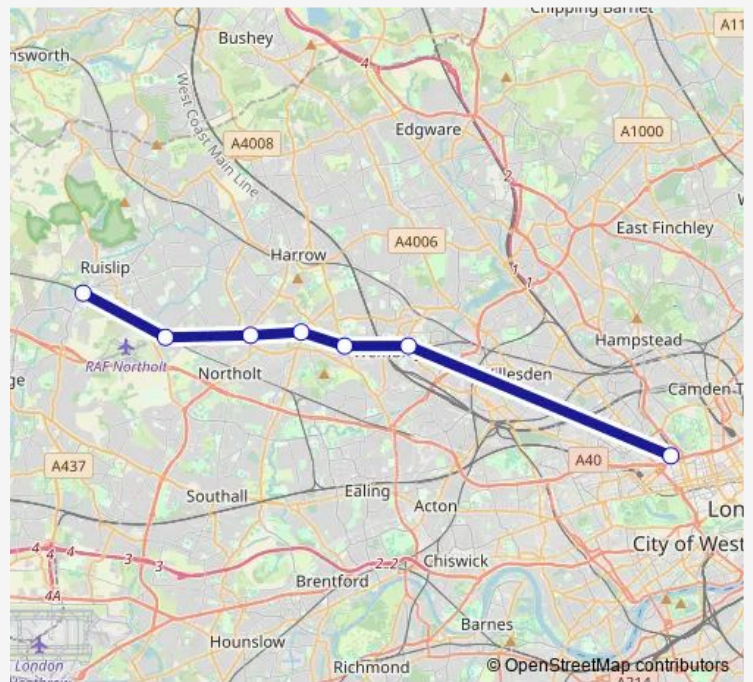

Direction

West Ruislip — London Marylebone

7 stops

[Open route schedule](#)

West Ruislip

South Ruislip

Northolt Park

Sudbury Hill Harrow

Sudbury & Harrow Road

Wembley Stadium

London Marylebone

Route schedule

West Ruislip — London Marylebone

Monday	08:59
Tuesday	08:59
Wednesday	08:59
Thursday	08:59
Friday	08:59
Saturday	—
Sunday	—

Route info

Direction: West Ruislip

Stops: 7

Trip Duration: 0 hour 25 min

Direction

London Marylebone — West Ruislip

7 stops

[Open route schedule](#)

London Marylebone

Wembley Stadium

Stops: 7

Trip Duration: 0 hour 32 min

Direction

West Ruislip — London Marylebone

6 stops

[Open route schedule](#)

West Ruislip

South Ruislip