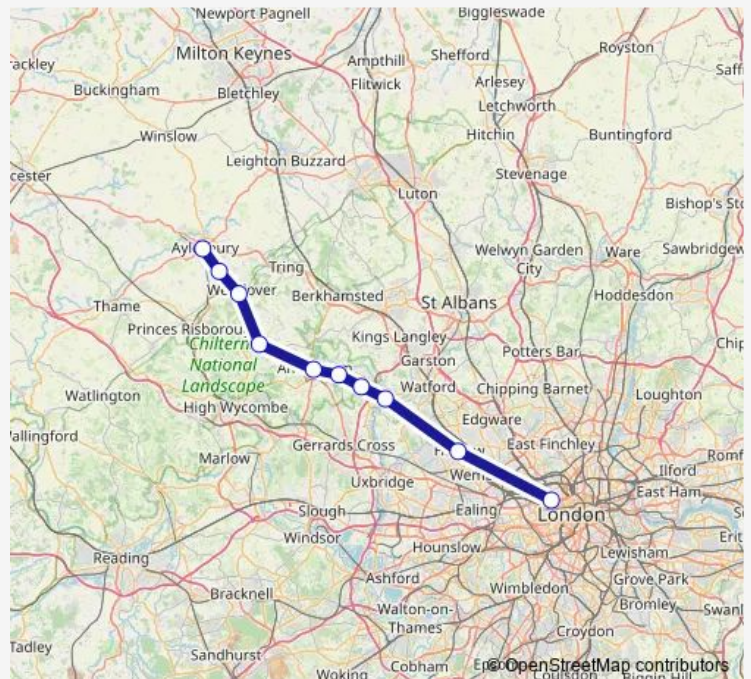

High Wycombe

Saunderton

Princes Risborough

Monks Risborough

Little Kimble

Aylesbury

Route schedule

London Marylebone — Aylesbury

Monday 23:12-23:16

Tuesday 23:11-23:16

Wednesday 23:11-23:16

Thursday 23:16

Friday 23:16

Saturday 22:17-23:20

Sunday 07:53-22:45

Route info

Direction: London Marylebone

Stops: 16

Trip Duration: 1 hour 23 min

Chiltern Railways — Aylesbury - London Marylebone

Direction

London Marylebone — Aylesbury

13 stops

[Open route schedule](#)