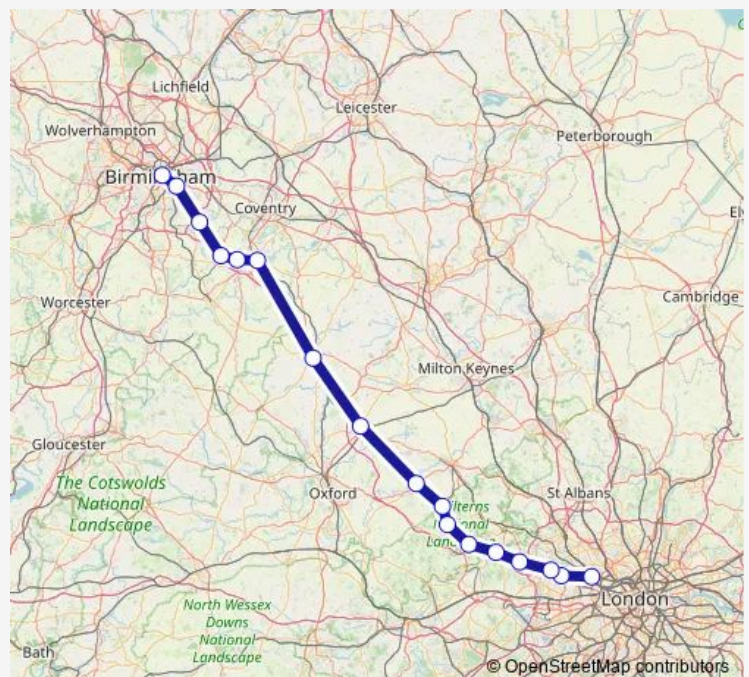

### Direction

Wembley Stadium — Birmingham Moor Street

17 stops

[Open route schedule](#)

Wembley Stadium

South Ruislip

West Ruislip

Gerrards Cross

Warwick Parkway

Hatton (Warks)

Dorridge

Tyseley

Birmingham Moor Street

### Route schedule

Wembley Stadium — Birmingham Moor Street

Monday

—

Tuesday

—

Wednesday

22:43

### Route info

Direction: Wembley Stadium

Stops: 17

Trip Duration: 1 hour 42 min

Chiltern Railways Rail time schedules and route maps are available in an offline PDF at [busmaps.com](https://busmaps.com). Use the [busmaps.com](https://busmaps.com) website to see live bus times, train schedule or subway schedule, and step-by-step directions for all public transit in Warwick