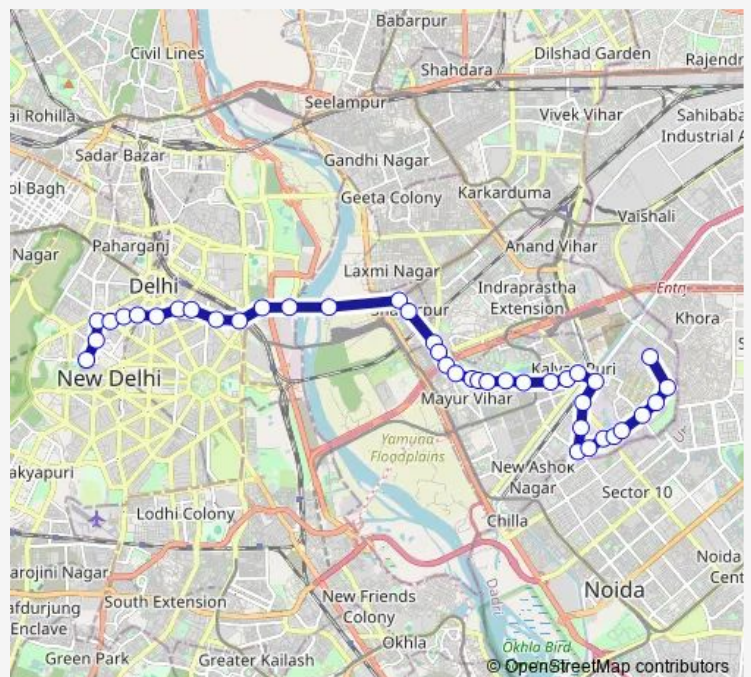

Bus 378up

[Go to website](#)

Direction

Kendriya Terminal (Church Road) — Mayur Vihar Phase III (T) Paper Market

40 stops

[Open route schedule](#)

Kendriya Terminal (Church Road)

Kendriya Terminal (Pt. Pant Marg)

Ndpo

Gurudwara Bangla Sahib

Ymca / Palika Kendra

Jantar Mantar (Tolstoy Marg)

Tolstoy Marg

Tolstoy Marg Barakhamba Crossing

Modern School

Mandi House

Tilak Bridge

Ito

Delhi Secretariat

Rainy Well

Laxmi Nagar / Shakarpur Crossing

Shakarpur School Block

Ganesh Nagar

Mother Dairy

Patparganj

P S Pandav Nagar

Shashi Garden Xing

Route schedule

Kendriya Terminal (Church Road) — Mayur Vihar Phase III (T) Paper Market

Monday 06:45-20:57

Tuesday 06:45-20:57

Wednesday 06:45-20:57

Thursday 06:45-20:57

Friday 06:45-20:57

Saturday 06:45-20:57

Sunday 06:45-20:57

Route info

Direction: Kendriya Terminal (Church Road)

Stops: 40

Trip Duration: 1 hour 13 min

■ 378up

BusMaps