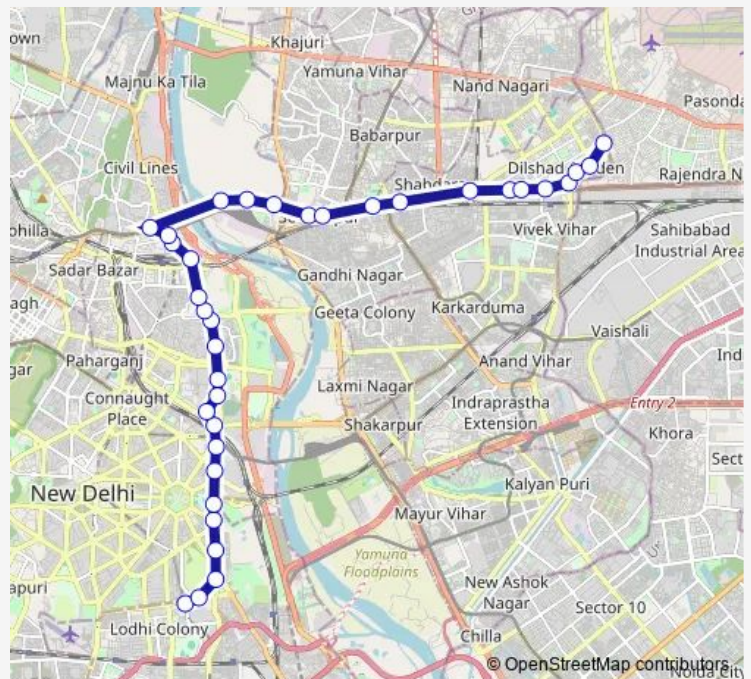

Guru Govind Singh University (Kashmere Gate)

Isbt Kashmere Gate

Isbt Nityanand Marg

Route schedule

Sunehari Pulla Depot / Jawahar Lal Nehru Stadium Terminal — Dilshad Garden Depot Cluster

Monday 06:30-18:06

Tuesday 06:30-18:06

Wednesday 06:30-18:06

Thursday 06:30-18:06

Friday 06:30-18:06

Saturday 06:30-18:06

Sunday 06:30-18:06

Route info

Direction: Sunehari Pulla Depot / Jawahar Lal Nehru Stadium Terminal

Stops: 35

Trip Duration: 1 hour 22 min

216Inkstlup

BusMaps

Metro Train Depot

Shyam Giri Mandir

Shastri Park

Dharampura