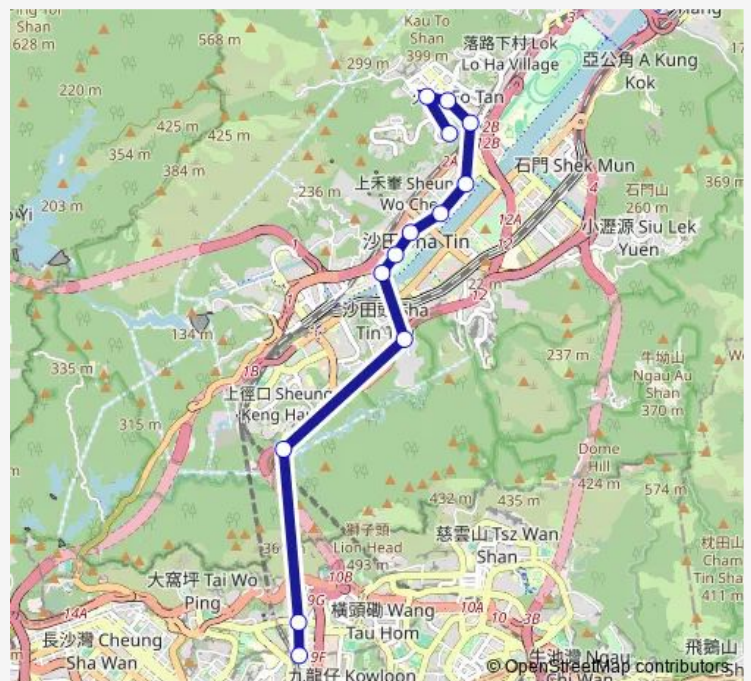

[Kmb] Kowloon Tong Station

Route schedule

[Kmb] SUI WO Court BUS Terminus — [Kmb] Kowloon Tong Station

Monday	07:05
Tuesday	07:05
Wednesday	07:05
Thursday	07:05
Friday	07:05
Saturday	—
Sunday	—

Route info

Direction: [Kmb] SUI WO Court BUS Terminus

Stops: 13

Trip Duration: 0 hour 34 min

■ 80M — SUI WO Court - Kowloon Tong Station

Direction

[Kmb] Kowloon Tong Station — [Kmb] SUI WO Court BUS Terminus

13 stops

[Open route schedule](#)

Tuesday 18:50

Wednesday 18:50

Thursday 18:50

Friday 18:50

Saturday —

Sunday —

Route info

Direction: [Kmb] Kowloon Tong Station