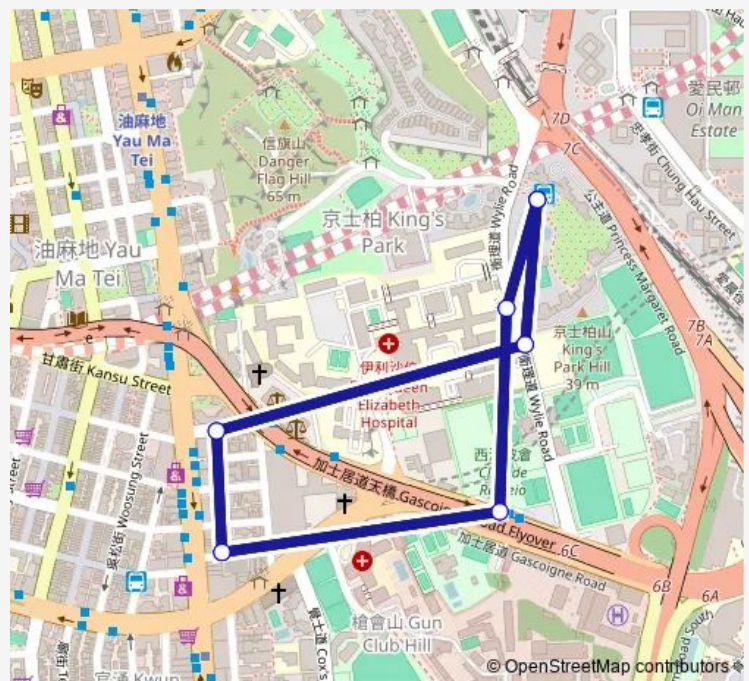

Bus 80M Parc Palais - Jordan Station (Circular)

[Go to website](#)

Direction

PARC PALAIS ACCESS ROAD — PARC PALAIS ACCESS ROAD

7 stops

[Open route schedule](#)

PARC PALAIS ACCESS ROAD

QUEEN ELIZABETH HOSPITAL, HK JOCKEY CLUB INSTITUTE OF RADIOTHERAPY AND ONCOLOGY

PAK HOI STREET

Nanking Street, Outside David House (Jordan Station)

GASCOIGNE ROAD NO.20, CLUB DE RECREIO

QUEEN ELIZABETH HOSPITAL, BLOCK G

PARC PALAIS ACCESS ROAD

Route schedule

PARC PALAIS ACCESS ROAD — PARC PALAIS ACCESS ROAD

Monday	07:00
Tuesday	07:00
Wednesday	07:00
Thursday	07:00
Friday	07:00
Saturday	07:00
Sunday	07:00

Route info

Direction: PARC PALAIS ACCESS ROAD

Stops: 7

Trip Duration: 0 hour 8 min

80M — Parc Palais - Jordan Station (Circular)