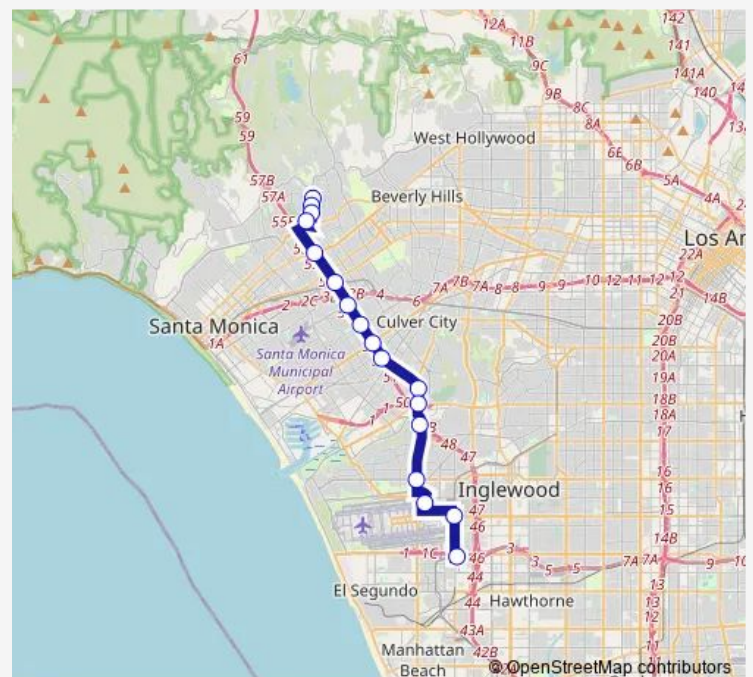

Westwood Blvd/Weyburn Ave

Kinross Ave/Veteran Ave

Sepulveda Blvd/Santa Monica Blvd

Sepulveda Blvd/Exposition Blvd

Sepulveda Blvd/National Blvd

Sepulveda Blvd/Palms Blvd

Sepulveda Blvd/Venice Blvd

Sepulveda Blvd/Washington Blvd

Ucla Gateway Plaza — Green C Line Aviation LAX Station

Monday 07:26-18:47

Tuesday 07:26-18:47

Wednesday 07:26-18:47

Thursday 07:26-18:47

Friday 07:26-18:47

Saturday —

Sunday —

Route info

Direction: Ucla Gateway Plaza

Stops: 17

Trip Duration: 1 hour 2 min

■ Rapid 6 — Sepulveda Boulevard

Direction

Green C Line Aviation LAX Station — Ucla Gateway Plaza

17 stops

Westwood Plaza

Ucla Gateway Plaza

Route schedule

Green C Line Aviation LAX Station — Ucla Gateway Plaza

Monday 06:28-17:45

Tuesday 06:28-17:45

Wednesday 06:28-17:45

Thursday 06:28-17:45