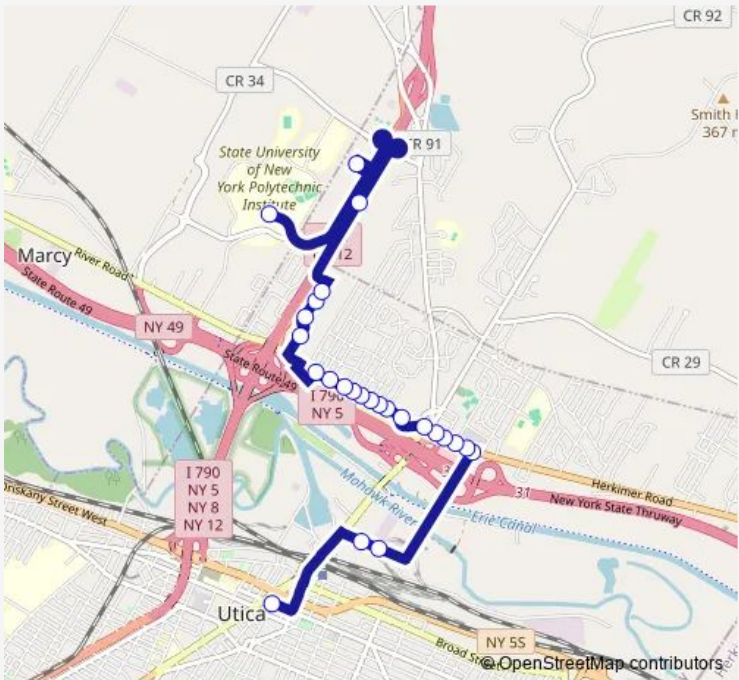

Bus Ut 29 Riverside Drive

[Go to website](#)

Direction
 Suny Poly — Utica Bay 8
 27 stops
[Open route schedule](#)

- Suny Poly
- Woodhaven Rd & Pinewood Dr
- Woodhaven Rd & Laurelwood Dr
- Laurelwood Dr & Tamarack St
- Tamarack St & Cypress St
- Cypress St & Lorraine Ave
- Spruce St & Lorraine Ave
- Lorraine Ave & Riverside Dr
- Riverside Dr & Cosby Rd
- Riverside Dr & Buchanan Rd
- Riverside Dr & Melvin Rd
- Riverside Dr & Coolidge Rd
- Riverside Dr & Dawes Ave
- Riverside Dr & Kingston Rd
- Riverside Dr & Ashland Ave
- Riverside Dr & Spratt Pl
- Riverside Dr & Ramp to Riverside Dr
- Auert Ave & Northern Rd
- North Utica Shopping Center
- Herkimer Rd & Leland Ave
- Leland Ave & Wurz Ave

■ Ut 29 — Riverside Drive **BusMaps**

Wurz Ave & Railroad St

Wurz & Carlo Massi

Wurz Ave & Genesee St

Genesee St & Lee St W

Broad St & John St

Utica Bay 8

Direction

Riverside Center — Utica Bay 8

17 stops

[Open route schedule](#)

Riverside Center

Riverside Dr & Cosby Rd

Riverside Dr & Buchanan Rd

Riverside Dr & Melvin Rd

Riverside Dr & Coolidge Rd

Friday	06:25-19:10
--------	-------------

Saturday	06:45-18:15
----------	-------------

Sunday	—
--------	---

Route info

Direction: Utica Bay 9

Stops: 25

Trip Duration: 0 hour 20 min

Ut 29 Bus time schedules and route maps are available in an offline PDF at busmaps.com. Use the busmaps.com website to see live bus times, train schedule or subway schedule, and step-by-step directions for all public transit in Utica