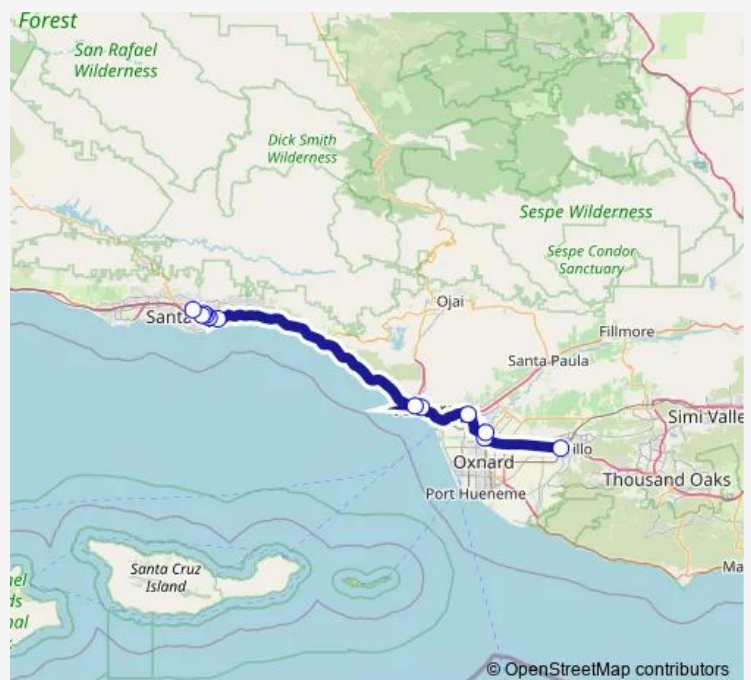

The Collection at Riverpark

Ventura County Government Center (Hill Rd/Thille St)

Santa Clara and Oak WB (Downtown Ventura)

West Main at Peking WB (Park & Ride)

Cabrillo at Puerta Vallarta WB (East Beach)

Gutierrez at Garden

Santa Barbara at De La Guerra

Figueroa at Santa Barbara St (Courthouse)

Figueroa at Chapala (MTD Transit Center)

Bath & Pueblo NB (Cottage Hospital)

Route schedule

Camarillo Metrolink Station — Bath & Pueblo NB (Cottage Hospital)

Monday 05:45

Tuesday 05:45

Wednesday 05:45

Thursday 05:45

Friday 05:45

Saturday —

Sunday —

Route info

Direction: Camarillo Metrolink Station

Stops: 12

Trip Duration: 2 hour 8 min

81B — Coastal Express

81B Bus time schedules and route maps are available in an offline PDF at busmaps.com. Use the busmaps.com website to see live bus times, train schedule or subway schedule, and step-by-step directions for all public transit in Santa Barbara