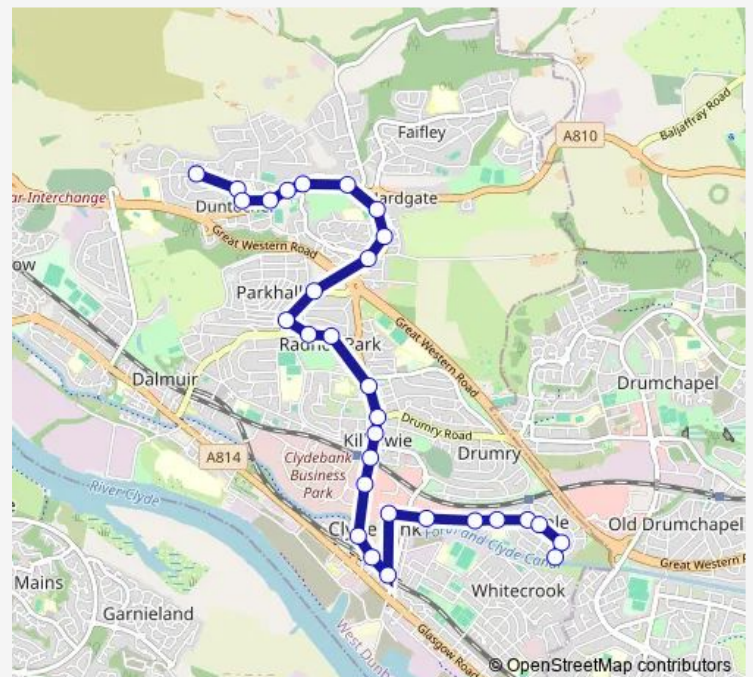

### Route schedule

Redmoss Road — Westwood Quadrant

Monday —

Tuesday —

Wednesday —

Thursday —

Friday —

Saturday —

### Route info

Direction: Redmoss Road

Stops: 30

Trip Duration: 0 hour 21 min

81B

BusMaps

Bus Station

Shopping Centre