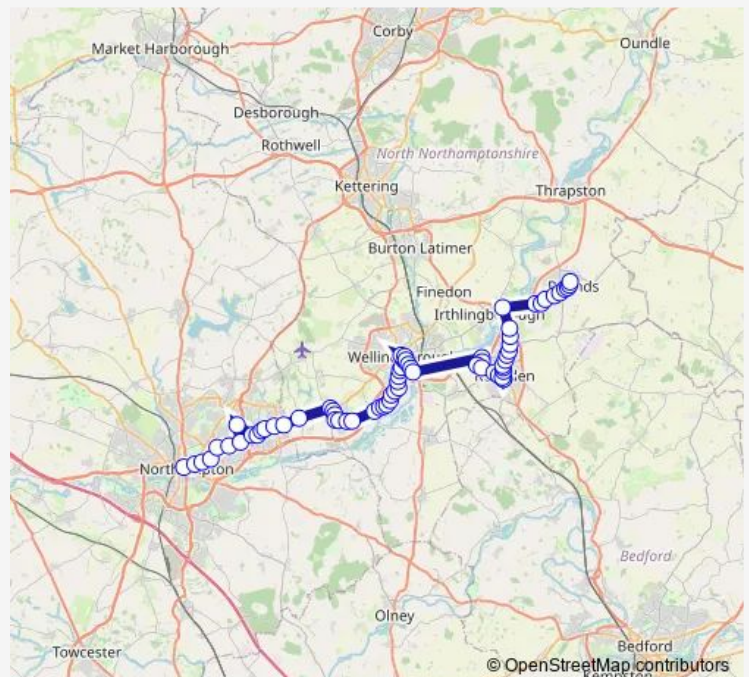

Simpson Avenue

12 North End

Cemetery Lane

Route schedule

Bus Shelter — Northampton Bus Interchange

Monday 05:30-22:50

Tuesday 05:30-22:50

Wednesday 05:30-22:50

Thursday 05:30-22:50

Friday 05:30-22:50

Saturday 05:30-22:50

Sunday 08:30-18:20

Route info

Direction: Bus Shelter

Stops: 74

Trip Duration: 1 hour 53 min