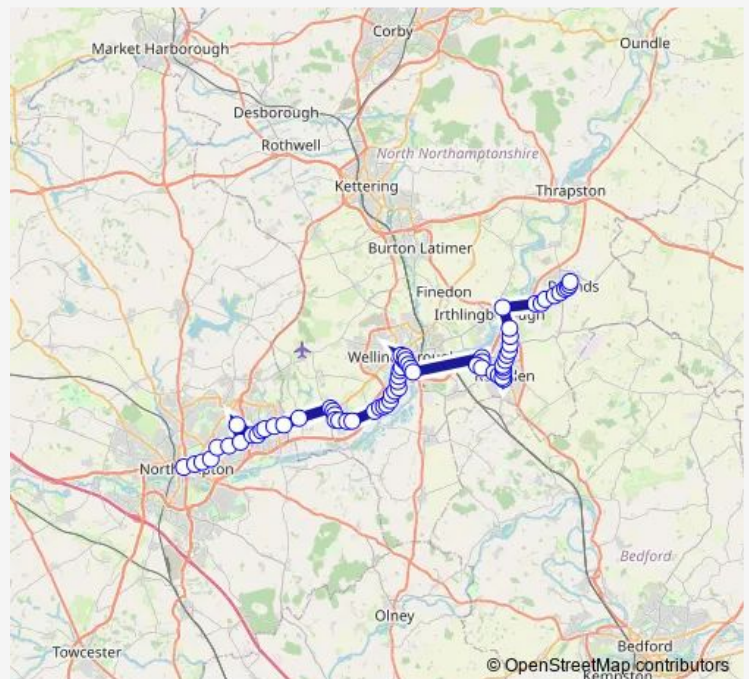

Thursday —

Friday —

Saturday —

Sunday 08:28-18:28

Route info

Direction: Skidders Hill Layby

Stops: 13

Trip Duration: 0 hour 23 min

X47 — Northampton - Raunds

Direction

Northampton Bus Interchange — Bus Shelter

70 stops

[Open route schedule](#)

Northampton Bus Interchange

Abington Square

St Edmund's Street

Direction: Northampton Bus Interchange

Stops: 70

Trip Duration: 1 hour 47 min

Doctors Lane

Top Farm Lane

The Ridge

The Ridge

HMP Five Wells