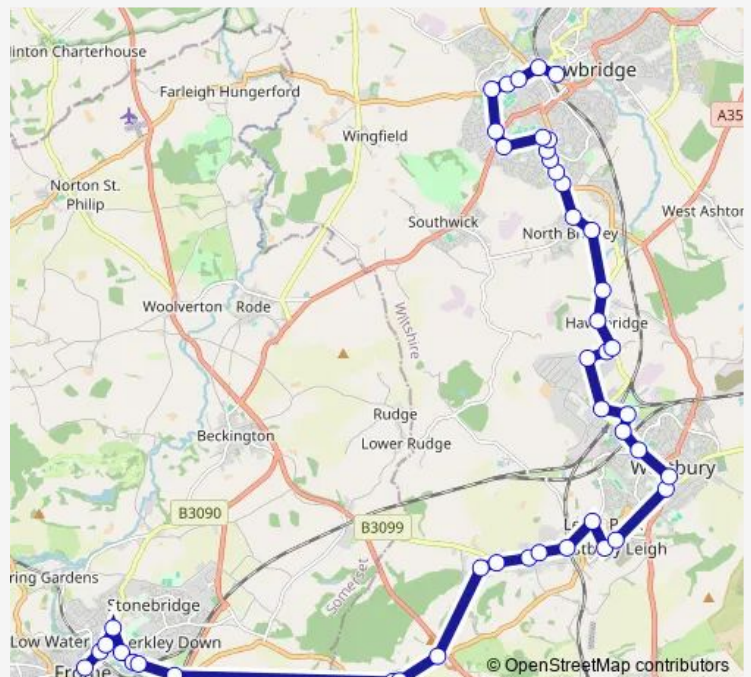

### Route schedule

Market Place — County Hall

Monday 07:15

Tuesday 07:15

Wednesday 07:15

Thursday 07:15

Friday 07:15

Saturday —

### Route info

Direction: Market Place

Stops: 45

Trip Duration: 1 hour 5 min

X47 — Frome - Dilton Marsh - Westbury - Trowbridge

Rosefield Way

Railway Inn

Slag Lane