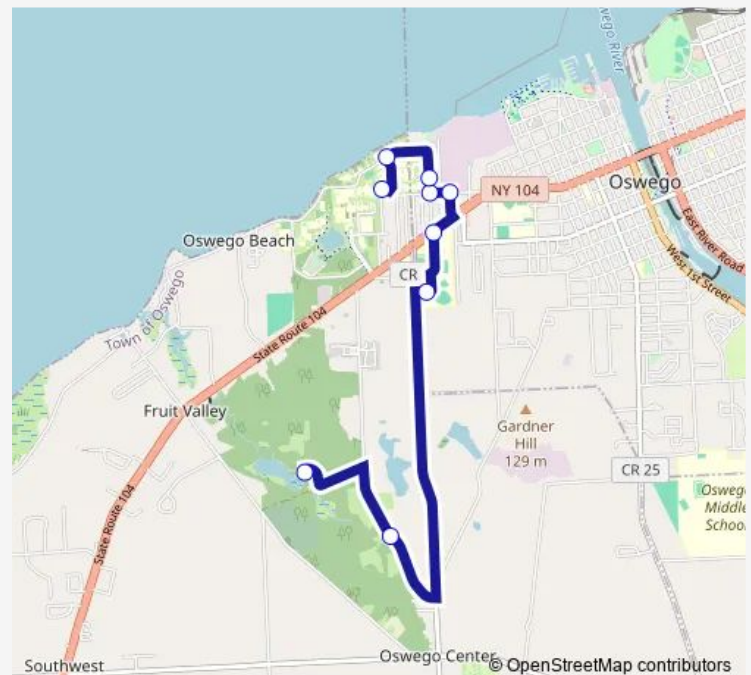

Suny Oswego Romney Lot Shelter

5th Ave & Washington Blvd

Washington Blvd & Sheldon Ave

Sheldon Ave & Takamine Rd

Rudolph St & Centennial Dr

Suny Oswego Campus Center

Route schedule

Rice Creek — Suny Oswego Campus Center

Monday 11:11-20:50

Tuesday 11:11-20:50

Wednesday 11:11-20:50

Thursday 11:11-20:50

Friday 11:11-20:50

Saturday —

Sunday —

Route info

Direction: Rice Creek

Stops: 9

Trip Duration: 0 hour 19 min

Osw11 — Suny Oswego Green Route

BusMaps

Direction

Suny Oswego Campus Center — Rice Creek

9 stops

Fallbrook Lodge

Rice Creek

Route schedule

Suny Oswego Campus Center — Rice Creek

Monday 11:00-19:30

Tuesday 11:00-19:30

Wednesday 11:00-19:30

Thursday 11:00-19:30