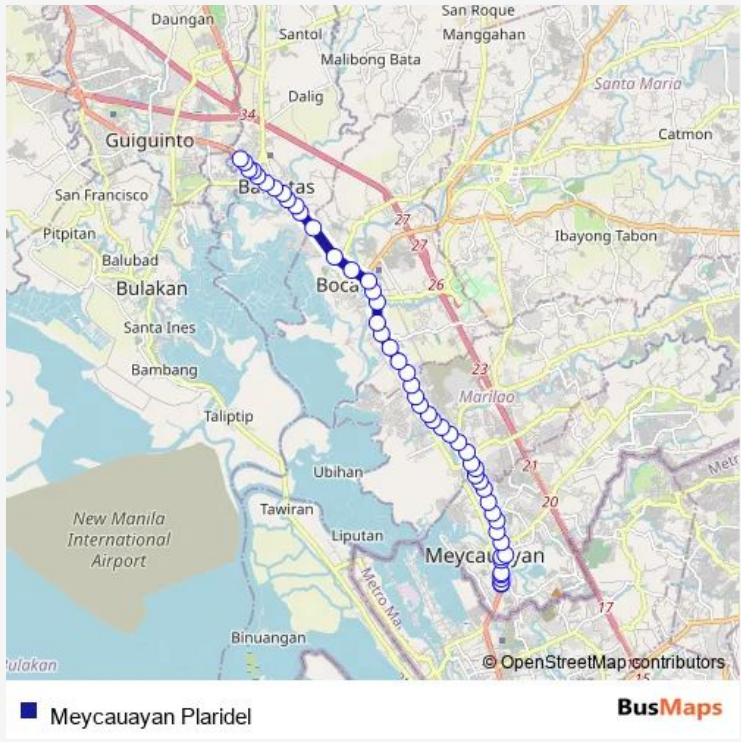

Bus Meycauayan Plaridel

[Go to website](#)

Direction
 Banga Baranggay Hal, Macarthur Highway, City of Meycauayan — Ang Dating Daan, Balagtas
 49 stops
[Open route schedule](#)

- Banga Baranggay Hal, Macarthur Highway, City of Meycauayan
- Macarthur Highway / Banga - Tugatog Road Intersection City of Meycauayan
- STI College Meycauayan, Macarthur Highway, City of Meycauayan
- Las Vegas Bar, Macarthur Highway, City of Meycauayan
- World of Hope, Macarthur Highway, City of Meycauayan
- Calvario Elementary School, Macarthur Highway, City of Meycauayan
- Meycauayan College, Macarthur Highway, City of Meycauayan
- AMA University, Macarthur Highway, City of Meycauayan
- Macarthur Highway / Malhacan Road Intersection, City of Meycauayan
- St Mary's College, Macarthur Highway, City of Meycauayan
- Locale of Meycauayan, Macarthur Highway, City of Meycauayan
- Tricycle Station, Macarthur Highway, Marilao
- Macarthurs Court, Macarthur Highway, Marilao
- Shepard's College (Legaspi College) Macarthur Highway, Marilao
- Nazarenus College FoundationI, Macarthur Highway, Marilao
- Nazarenus Hospital, Macarthur Highway, Marilao

Route schedule
 Banga Baranggay Hal, Macarthur Highway, City of Meycauayan — Ang Dating Daan, Balagtas

| | |
|-----------|-------|
| Monday | 00:00 |
| Tuesday | 00:00 |
| Wednesday | 00:00 |
| Thursday | 00:00 |
| Friday | 00:00 |
| Saturday | 00:00 |
| Sunday | 00:00 |

Route info
 Direction: Banga Baranggay Hal, Macarthur Highway, City of Meycauayan
 Stops: 49
 Trip Duration: 1 hour 5 min

SM City, Macarthur Highway, Marilao

Marliao Fire Station, Macarthur Highway, Marilao

Saturday 00:00

Sunday 00:00

Route info

Direction: Ang Dating Daan, Balagtas

Stops: 49

Trip Duration: 1 hour 5 min

Macarthur Highway, Marilao

Blue Castle Bar, Marilao