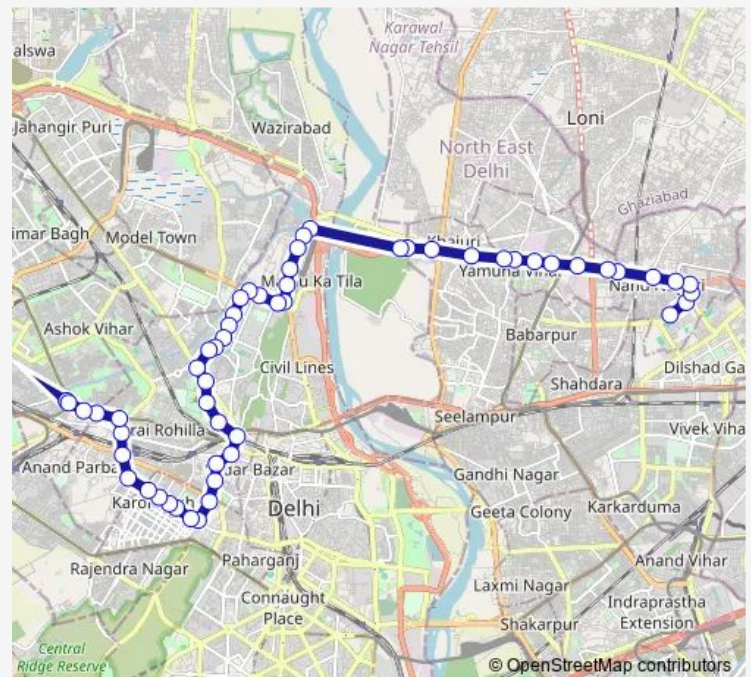

Thursday 05:12-19:41

Friday 05:12-19:41

Saturday 05:12-19:41

Sunday 05:12-19:41

Route info

Direction: Nand Nagari Terminal

Stops: 55

Trip Duration: 1 hour 32 min