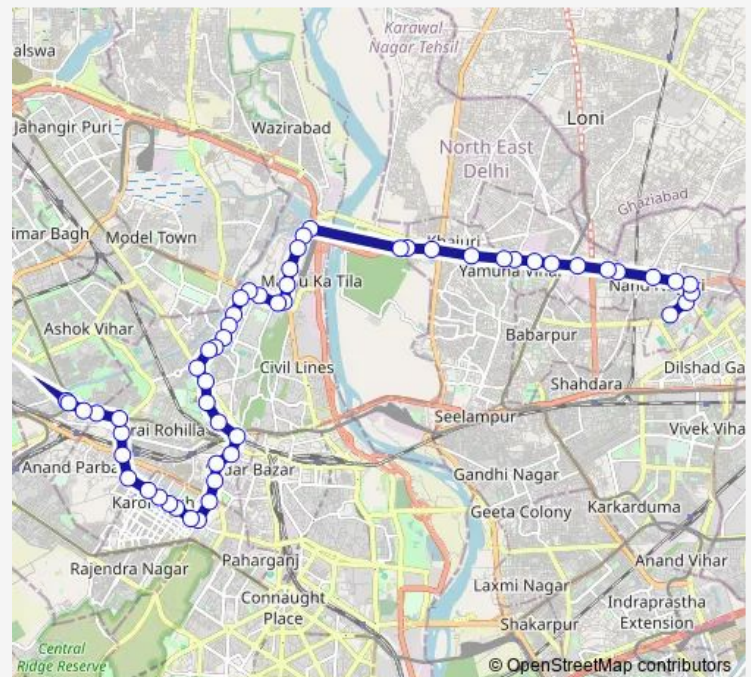

Thursday 05:12-19:41

Friday 05:12-19:41

Saturday 05:12-19:41

Sunday 05:12-19:41

Route info

Direction: Nand Nagari Terminal

Stops: 55

Trip Duration: 1 hour 32 min