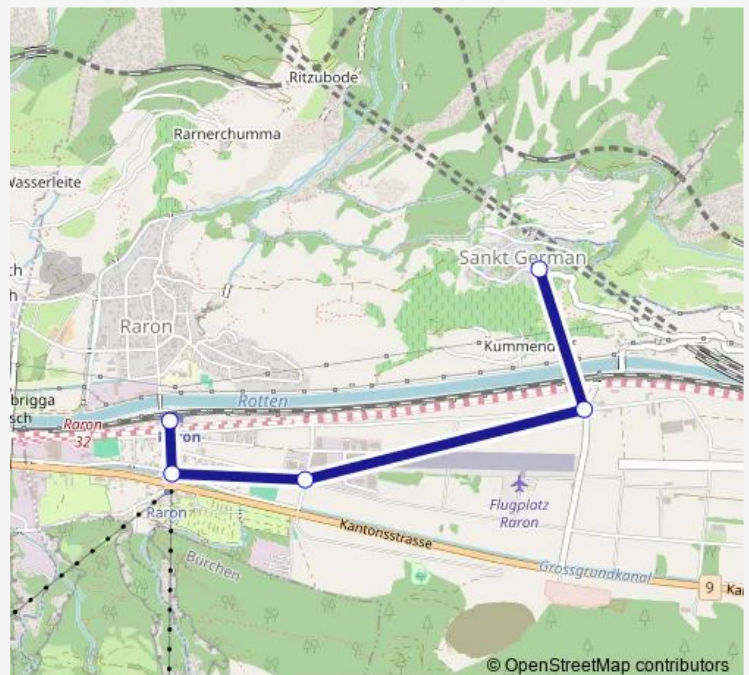

Trip Duration: 0 hour 9 min

Direction

St. German, Dorfplatz — Raron, Bahnhof

5 stops

[Open route schedule](#)

St. German, Dorfplatz

Raron, Bodmereia

Raron, Industrie

Friday 06:28-18:56

Saturday 07:29-18:29

Sunday 07:29-18:29

Route info

Direction: St. German, Dorfplatz

Stops: 5

Trip Duration: 0 hour 9 min

Direction

Raron, Bahnhof — St. German, Dorfplatz

5 stops

[Open route schedule](#)

Raron, Bahnhof

Raron, Turtig

Raron, Industrie

Raron, Bodmereia

St. German, Dorfplatz

Route schedule

Raron, Bahnhof — St. German, Dorfplatz

Monday	06:44-19:20
Tuesday	06:44-19:20
Wednesday	06:44-19:20
Thursday	06:44-19:20
Friday	06:44-19:20
Saturday	07:20-18:20
Sunday	07:20-18:20

Route info