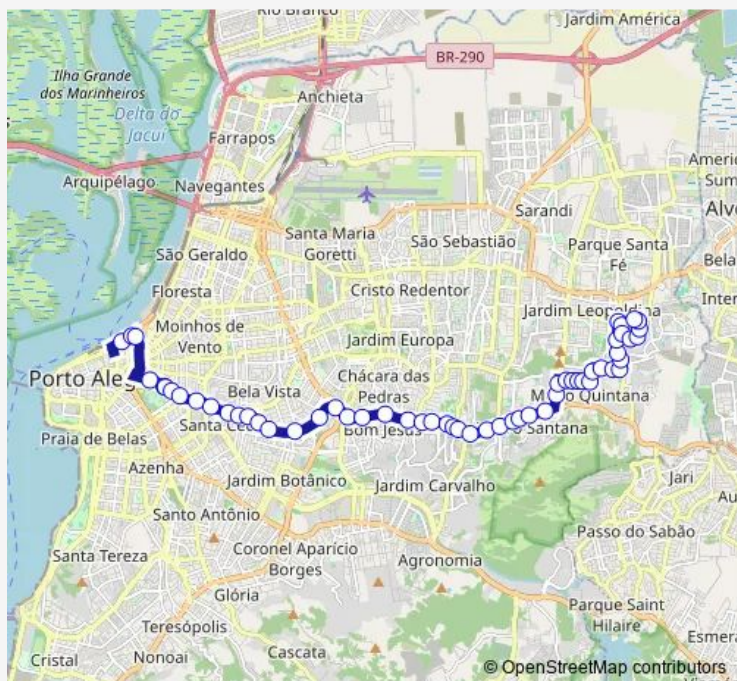

Thursday 00:00-23:30

Friday 00:00-23:30

Saturday 06:20-21:02

Sunday —

Route info

Direction: Rubem Berta Adelino Ferreira Jardim

Stops: 59

Trip Duration: 0 hour 50 min

Wednesday 05:00-23:50

Thursday 05:00-23:50

Friday 05:00-23:50

Saturday 05:40-20:20

Sunday —

Route info

Direction: Julio DE Castilhos

Stops: 56