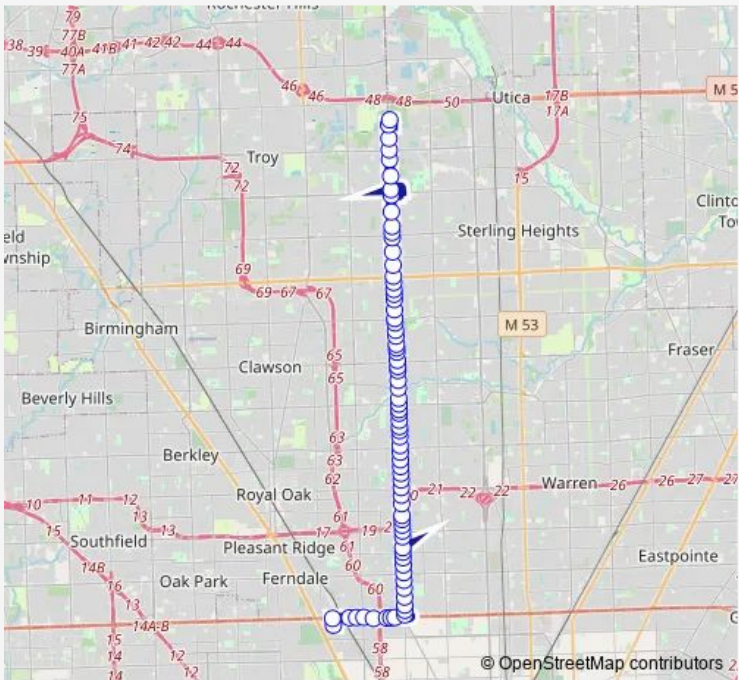

Bus 494 Dequindre

[Go to website](#)

Direction
 Jason Hargrove Transit Center BAY 9 — Beaumont Troy
 74 stops
[Open route schedule](#)

- Jason Hargrove Transit Center BAY 9
- 8 Mile RD @ Ralston
- 8 Mile RD + Gary
- 8 Mile RD + Danbury
- 8 Mile RD + John R
- 8 Mile RD + Irvington
- 8 Mile RD + Cardoni
- 8 Mile RD + Hanna
- 8 Mile RD + Orleans
- Dequindre + 8 Mile Rd
- Dequindre + John B
- Dequindre + 21230
- Dequindre + Madge
- Dequindre + Jarvis
- Dequindre + Otis
- Dequindre + 9 Mile Rd
- Dequindre + Capitol
- Dequindre + Morrissey
- Dequindre + Stephens
- Dequindre + Center Woods
- Dequindre + TEN Mile

Route schedule
 Jason Hargrove Transit Center BAY 9 — Beaumont Troy

Monday	05:05-22:05
Tuesday	05:05-22:05
Wednesday	05:05-22:05
Thursday	05:05-22:05
Friday	05:05-22:05
Saturday	05:05-22:05
Sunday	—

Route info
 Direction: Jason Hargrove Transit Center BAY 9
 Stops: 74
 Trip Duration: 0 hour 42 min

494 — Dequindre **BusMaps**

Dequindre + 10 Mile Rd

Dequindre + Riggs

Dequindre + Concept Dr

Dequindre + Tobsal

Dequindre + RED Robin

Dequindre + Grieg

Dequindre + 11 Mile Rd

Thursday 06:10-23:10

Friday 06:10-23:10

Saturday 06:10-23:10

Sunday —

Route info

Direction: Beaumont Troy

Stops: 71

Trip Duration: 0 hour 42 min