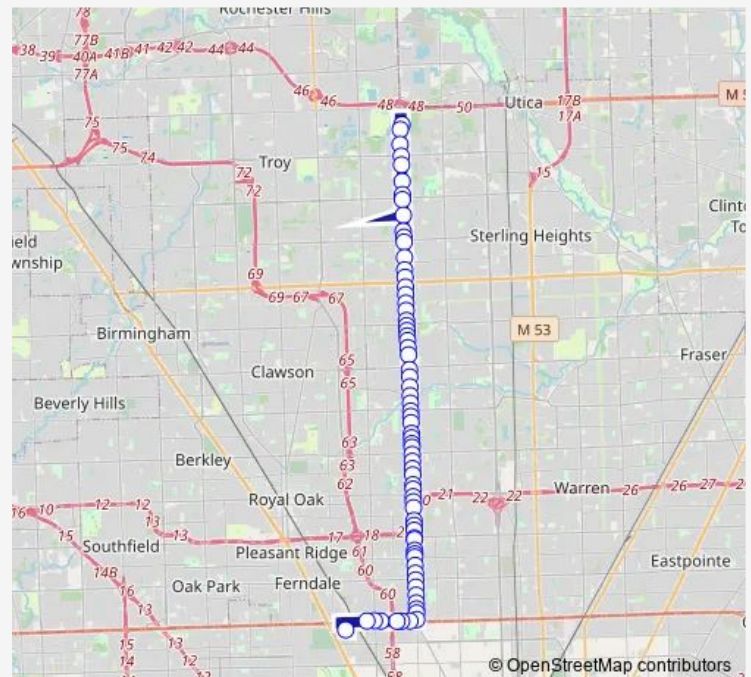

8 Mile RD + Gary

8 Mile RD + Danbury

8 Mile RD + John R

8 Mile RD + Irvington

8 Mile RD + Cardoni

8 Mile RD + Hanna

8 Mile RD + Orleans

Dequindre + 8 Mile Rd

Dequindre + Stephens

Dequindre + Center Woods

Dequindre + TEN Mile

Route schedule

Jason Hargrove Transit Center BAY 9 — Beaumont Troy

Monday 05:05-22:05

Tuesday 05:05-22:05

Wednesday 05:05-22:05

Thursday 05:05-22:05

Friday 05:05-22:05

Saturday 05:05-22:05

Sunday —

Route info

Direction: Jason Hargrove Transit Center BAY 9

Stops: 74

Trip Duration: 0 hour 42 min

Thursday 06:10-23:10

Friday 06:10-23:10

Saturday 06:10-23:10

Sunday —

Route info

Direction: Beaumont Troy

Stops: 71

Trip Duration: 0 hour 42 min