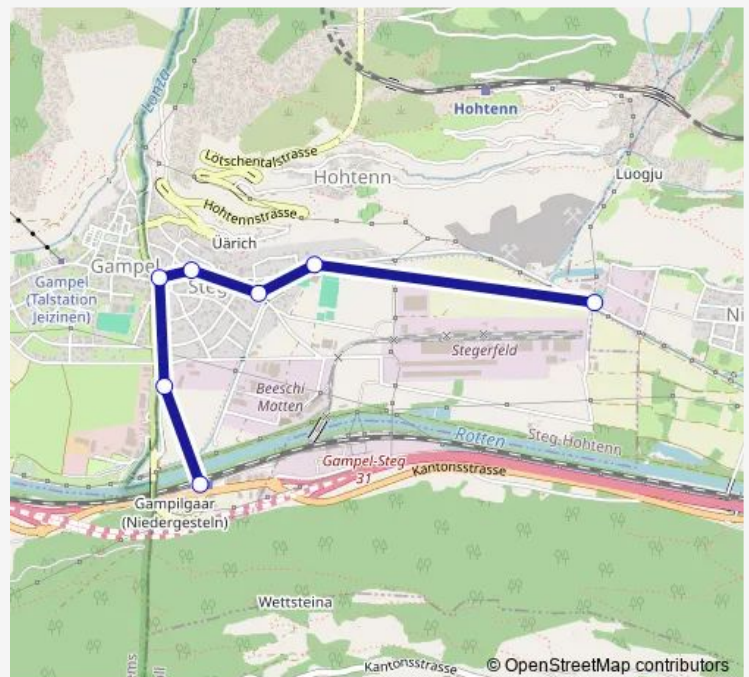

Direction

Gampel-Steg, Bahnhof — Niedergesteln, Industrie

7 stops

[Open route schedule](#)

Gampel-Steg, Bahnhof

Steg VS, Zanellahaus

Steg VS, Zentrum Metropol

Steg VS, Kirche

Steg VS, Feldegg

Steg VS, Hallenbad

Niedergesteln, Industrie

Route schedule

Gampel-Steg, Bahnhof — Niedergesteln, Industrie

Monday	08:40
Tuesday	08:40
Wednesday	08:40
Thursday	08:40
Friday	08:40
Saturday	—
Sunday	—

Route info

Direction: Gampel-Steg, Bahnhof

Stops: 7

Trip Duration: 0 hour 6 min

494 Bus time schedules and route maps are available in an offline PDF at busmaps.com. Use the busmaps.com website to see live bus times, train schedule or subway schedule, and step-by-step directions for all public transit in Raron