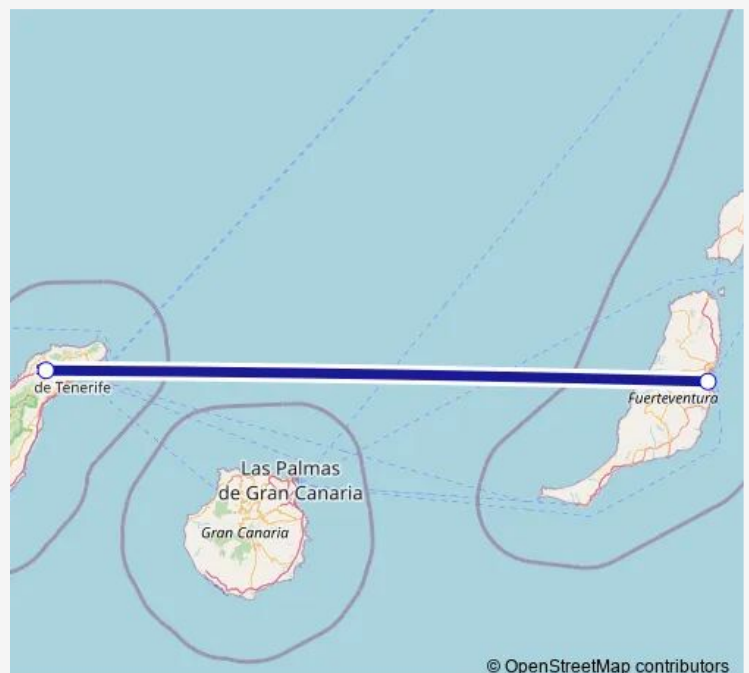

Air Service FUE-TFN (NAY) Fuerteventura a Tenerife Norte-Ciudad de La Laguna

[Go to website](#)

Direction

undefined — undefined

0 stops

[Open route schedule](#)

Route schedule

undefined — undefined

Monday	18:00
Tuesday	—
Wednesday	—
Thursday	—
Friday	—
Saturday	—
Sunday	—

Route info

Direction:

Stops: 0

Trip Duration: — min

FUE-TFN (NAY) Air Service time schedules and route maps are available in an offline PDF at busmaps.com. Use the busmaps.com website to see live bus times, train schedule or subway schedule, and step-by-step directions for all public transit in Santa Cruz de Tenerife