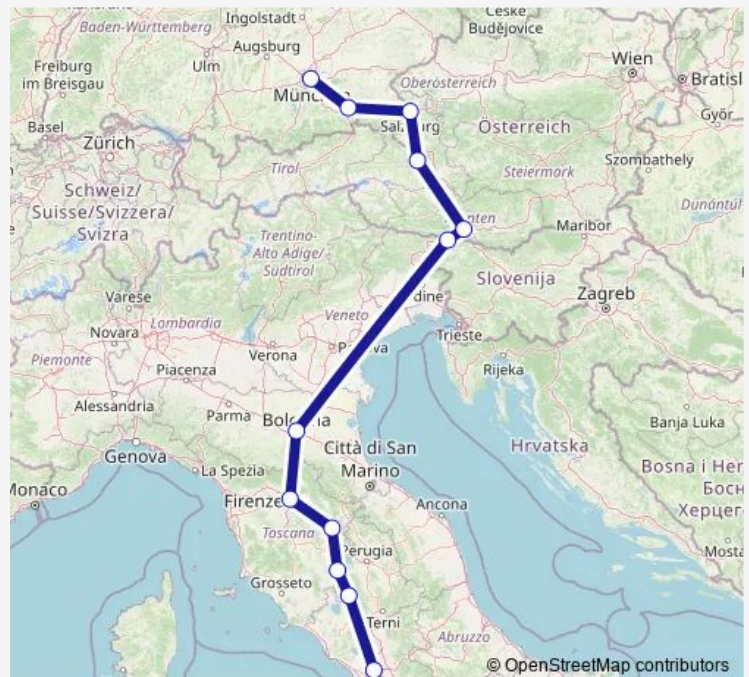

Rail NJ 294

[Go to website](#)

Direction

Roma Termini — München Hbf

12 stops

[Open route schedule](#)

Roma Termini

Orvieto

Chiusi-Chianciano Terme

Arezzo

Firenze S.M.N.

Bologna Centrale

Tarvisio Boscoverde

Villach Hbf

Schwarzach-St.Veit

Salzburg Hbf

Rosenheim

München Hbf

Route schedule

Roma Termini — München Hbf

Monday 18:58

Tuesday 18:58

Wednesday 18:58

Thursday 18:58

Friday 18:58

Saturday 18:58

Sunday 18:58

Route info

Direction: Roma Termini

Stops: 12

Trip Duration: 13 hour 21 min

■ NJ 294