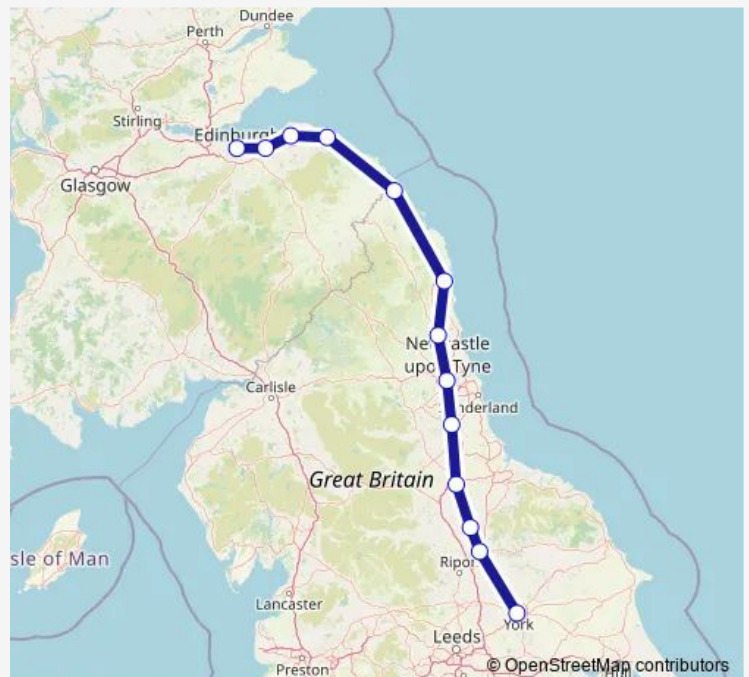

Rail Gr:Yrk->Edb GR train service from YRK to Edb

[Go to website](#)

Direction

York — Edinburgh

13 stops

[Open route schedule](#)

York

Thirsk

Northallerton

Darlington

Durham

Newcastle

Morpeth

Alnmouth

Berwick-upon-Tweed

Dunbar

Drem

Prestonpans

Edinburgh

Route schedule

York — Edinburgh

Monday —

Tuesday —

Wednesday —

Thursday —

Friday —

Saturday —

Sunday 09:00-10:37

Route info

Direction: York

Stops: 13

Trip Duration: 2 hour 32 min