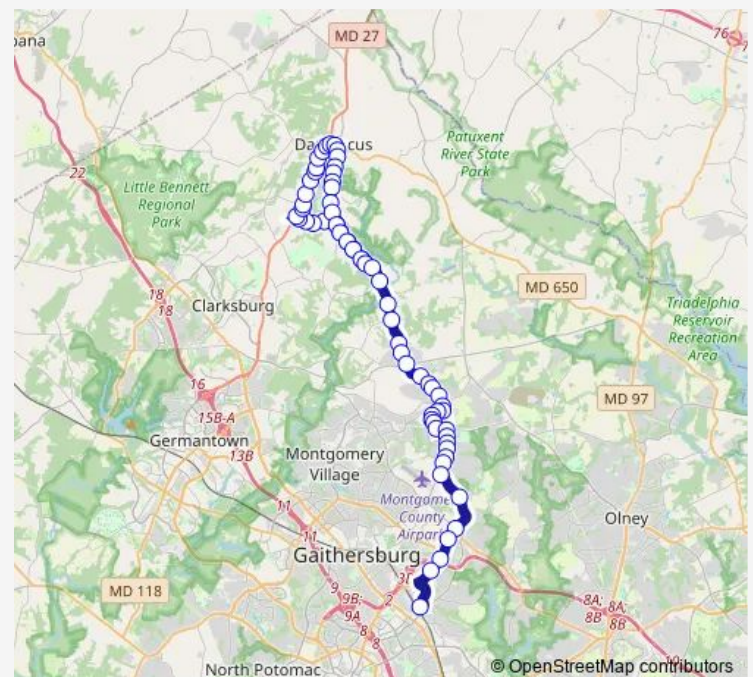

E Village AVE & Woodfield Rd

E Village AVE & Asquith Way

E Village AVE & Battery Bend Way

Route schedule

Woodfield RD & Welsh Rd — Shady Grove Station & BAY C - East

Monday 13:23-21:04

Tuesday 13:33-21:04

Wednesday 13:33-21:04

Thursday 13:33-21:04

Friday 13:33-21:04

Saturday —

Sunday —

Route info

Direction: Woodfield RD & Welsh Rd

Stops: 53

Trip Duration: 0 hour 32 min

90 — 90-Shady Grove-Damascus

Cinnabar DR & East Village Ave

Cinnabar DR & Yankee Harbor Dr

Cinnabar DR & Hadley Farms Dr

Woodfield RD & Hadley Farms Dr

Woodfield RD & Pompano Terr

Woodfield RD & Hadley Farms Dr

Queenair DR & Cessna Ave

Cessna AVE & Cessna Dr

Cessna AVE & Airpark Rd

Airpark RD & Orbit Dr

Airpark RD & Woodfield Rd

Woodfield RD & Lindbergh Dr

Woodfield RD & Lindbergh Dr

Woodfield RD & RTE 124 Plaza