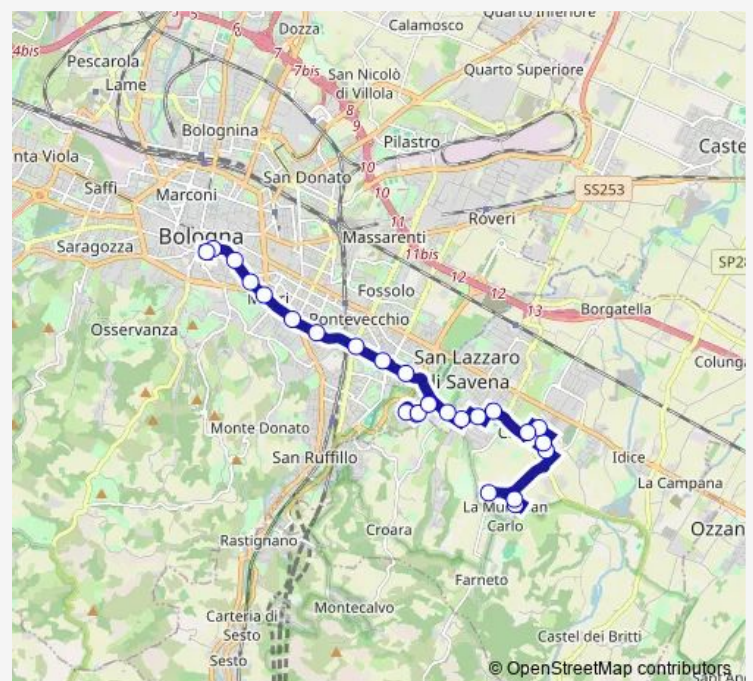

Thursday 06:05-20:30

Friday 06:05-20:30

Saturday 06:05-20:30

Sunday —

Route info

Direction: SAN Camillo

Stops: 26

Trip Duration: 0 hour 36 min

90 — Bologna - Ospedale Bellaria - Ospedale San Camillo / Ozzano dell'Emilia

Porta Santo Stefano

Baraccano

Garganelli

Piazza Minghetti

Piazza Cavour

Direction

Piazza Cavour — Ozzano Galvani

32 stops

[Open route schedule](#)

Piazza Cavour

Piazza Minghetti

Garganelli

Baraccano

Porta Santo Stefano

Ragno