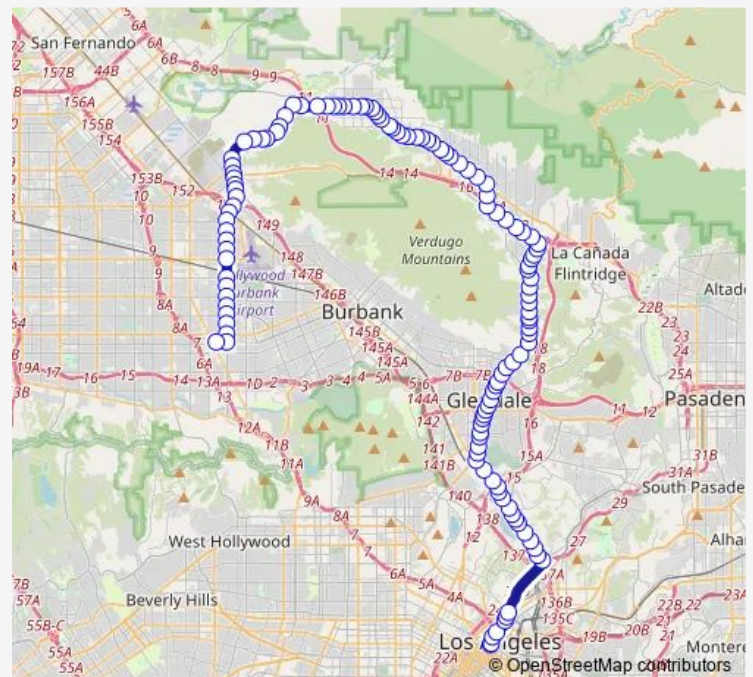

Sunland / Glenoaks

Sunland / Penrose

Sunland / La Tuna Canyon

Route schedule

North Hollywood Station — Glendale / San Fernando

Monday 20:05-22:09

Tuesday 20:05-22:09

Wednesday 20:05-22:09

Thursday 20:05-22:09

Friday 20:05-22:09

Saturday 20:03-22:09

Sunday 20:03-22:09

Route info

Direction: North Hollywood Station

Stops: 100

Trip Duration: 1 hour 12 min

90 — Metro Local Line

Sunland / Tuxford

Sunland / Chivers

Sunland / Sunland Pl

Sunland / Wheatland

Sunland / Rotta

Sunland / Wornom

Sunland / Shadow Island