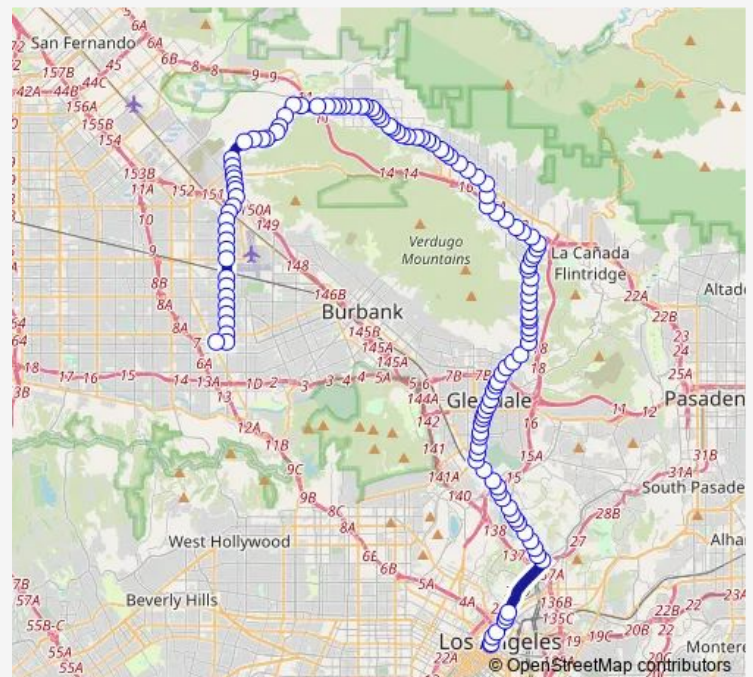

### Direction

North Hollywood Station — Glendale / San Fernando

100 stops

[Open route schedule](#)

North Hollywood Station

Vineland / Chandler

Vineland / Burbank

Vineland / Hatteras

### Route schedule

North Hollywood Station — Glendale / San Fernando

Monday 20:05-22:09

Tuesday 20:05-22:09

Wednesday 20:05-22:09

Thursday 20:05-22:09

Friday 20:05-22:09

Saturday 20:03-22:09

### Route info

Direction: North Hollywood Station

Stops: 100

Trip Duration: 1 hour 19 min

90 — Metro Local Line

Sunland / Tuxford

Sunland / Chivers

Sunland / Sunland Pl