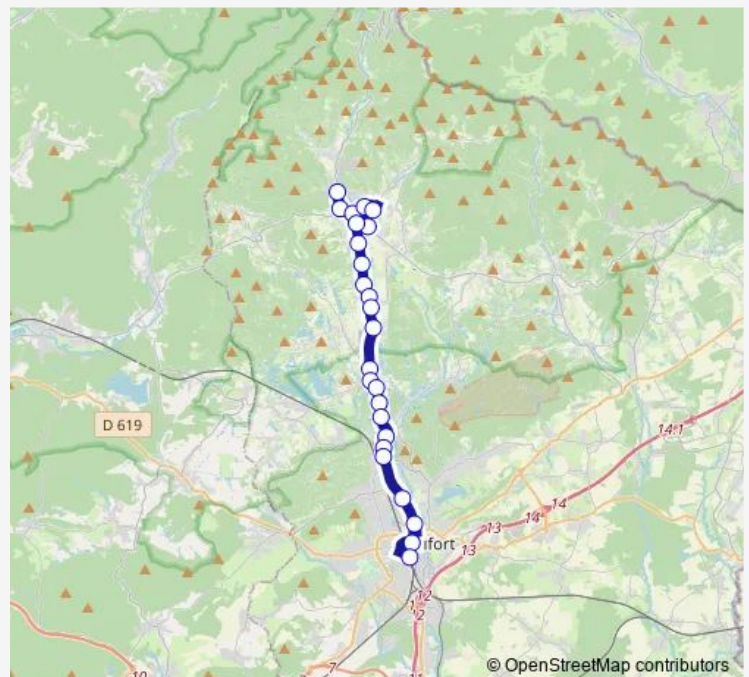

Thursday —

Friday —

Saturday —

Sunday 08:59-13:07

Route info

Direction: 1ère Dfl

Stops: 25

Trip Duration: 0 hour 41 min

90 — Giromagny - Belfort Gare

Marché Vosges

Jean Jaurès

4 As

Gare

Direction

Gare — 1ère Dfl

25 stops