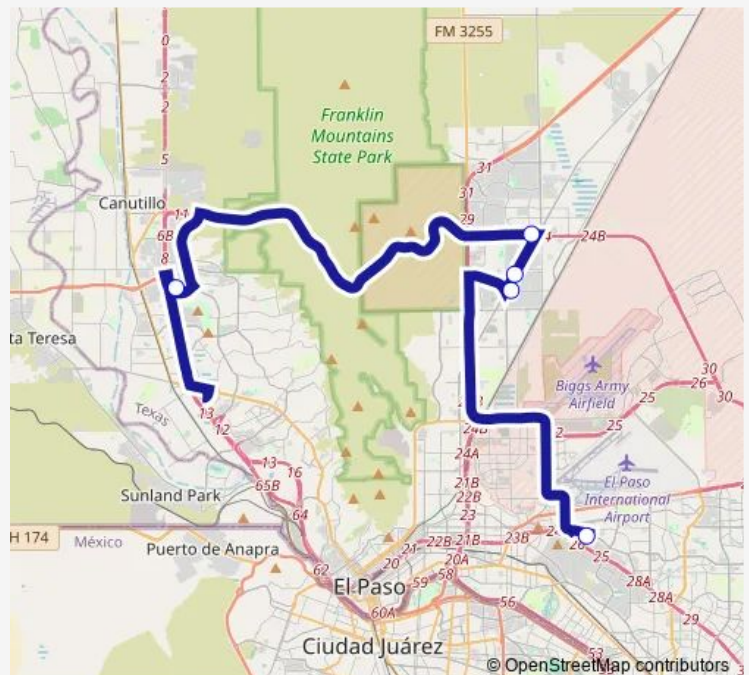

DyerRaintree

5625trans-Mt.Alcan

Harvest Christian Center

Route schedule

Eastside Terminal Parklot — Harvest Christian Center

Monday 05:50-18:00

Tuesday 05:50-18:00

Wednesday 05:50-18:00

Thursday 05:50-18:00

Friday 05:50-18:00

Saturday —

Sunday —

Route info

Direction: Eastside Terminal Parklot

Stops: 5

Trip Duration: 0 hour 55 min

90 — Westside/Eastside Express

Direction

Harvest Christian Center — Eastside Terminal Parklot

3 stops

[Open route schedule](#)

Harvest Christian Center

Northgate Transfer Center Bay G

Eastside Terminal Parklot

Route schedule

Harvest Christian Center — Eastside Terminal Parklot

Monday	06:10-18:35
Tuesday	06:10-18:35
Wednesday	06:10-18:35
Thursday	06:10-18:35
Friday	06:10-18:35
Saturday	—
Sunday	—

Route info

Direction: Harvest Christian Center