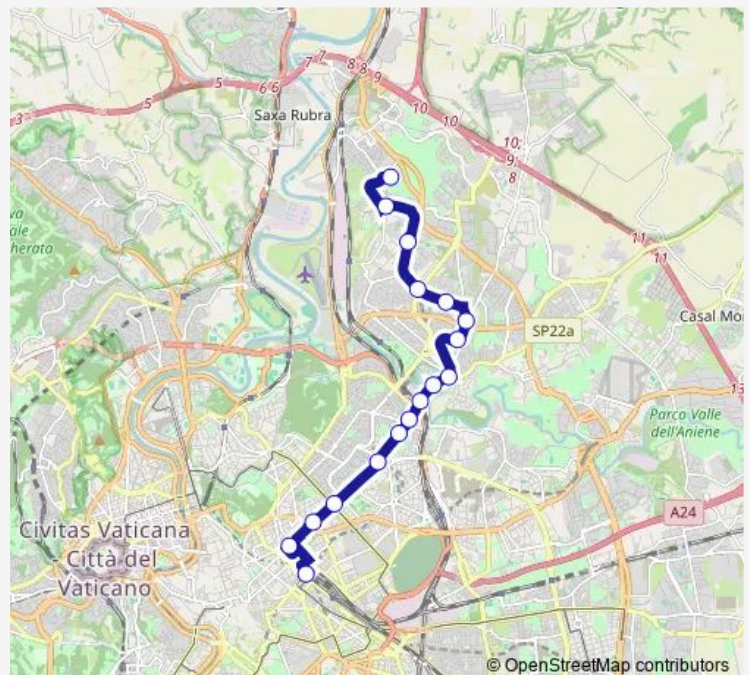

Adriatico/Lampedusa

Vigne Nuove/Monte Gennaro

Isole Curzolane/Euganei

Monte Cervialto/Bonomi

Vimercati/Ateneo Salesiano

Talli/Benti Bulgarelli

Labia

Route schedule

Route info

Direction: TERMINI (MA-MB-FS)

Stops: 17

Trip Duration: 0 hour 40 min

Direction

Labia — TERMINI (MA-MB-FS)

17 stops

[Open route schedule](#)

TERMINI (MA-MB-FS)

Route schedule

Labia — TERMINI (MA-MB-FS)

Monday 05:07-24:00

Tuesday 05:07-24:00

Wednesday 05:07-24:00

Thursday 05:07-24:00

Friday 05:07-24:00

Saturday 05:30-00:43⁺¹

Sunday 05:30-00:41⁺¹

Route info

Direction: Labia

Stops: 17

Trip Duration: 0 hour 37 min

90 Bus time schedules and route maps are available in an offline PDF at busmaps.com. Use the busmaps.com website to see live bus times, train schedule or subway schedule, and step-by-step directions for all public transit in Rome