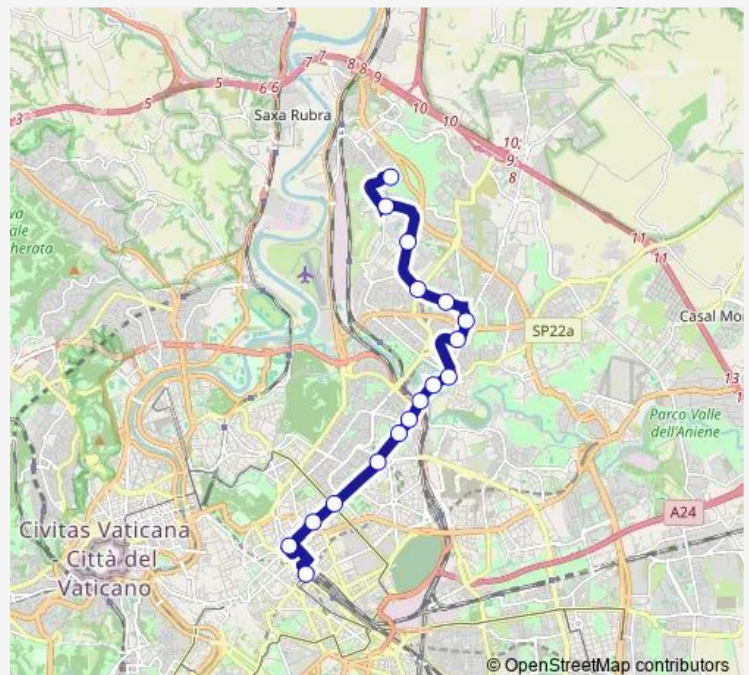

Route info

Direction: Labia

Stops: 17

Trip Duration: 0 hour 42 min

Direction

Termini (MA-MB-Fs) — Labia

17 stops

[Open route schedule](#)

Termini (MA-MB-Fs)

Volturno/Cernaia

Porta Pia

Nomentana/Regina Margherita

Nomentana/XXI Aprile

Nomentana/Asmara

Batteria Nomentana

Nomentana/VAL D'Aosta

Labia

Route schedule

Termini (MA-MB-Fs) — Labia

Monday 05:19-24:00

Tuesday 05:19-24:00

Wednesday 05:19-24:00

Thursday 05:19-24:00

Friday 05:19-24:00