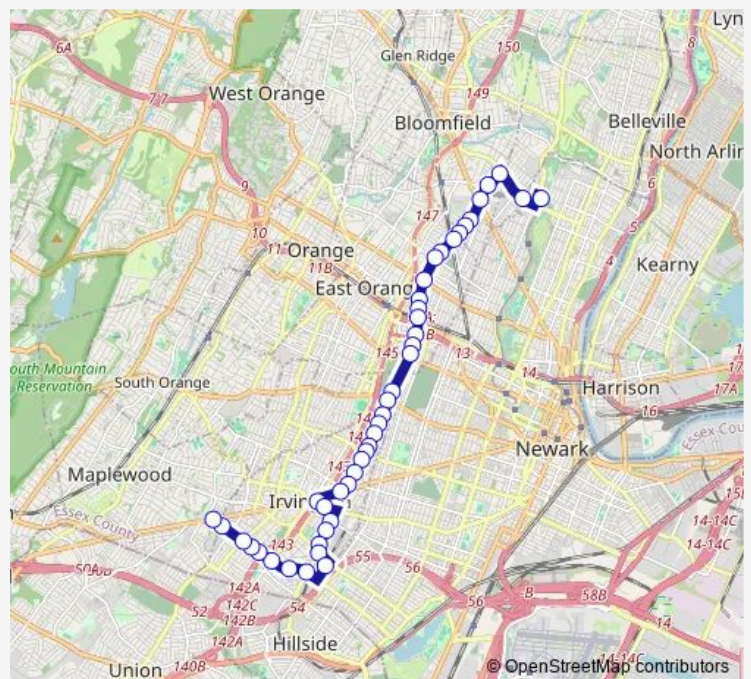

Grove ST AT Herpers St

Grove ST AT NYE Ave

Grove ST AT Clinton Ave

Clinton AVE AT Bruen Ave

Clinton AVE AT Sharon Ave

Irvinton BUS Terminal

Springfield AVE AT Maple Ave

Grove ST AT Berkeley Terrace

Saturday 05:55-00:40⁺¹

Sunday 08:00-00:31⁺¹

Route info

Direction: Chancellor AVE AT 43rd St

Stops: 50

Trip Duration: 0 hour 44 min

Grove ST AT 18th Ave

Grove ST AT 17th Ave

Grove ST AT 16th Ave

Grove ST AT 15th Ave

Grove ST AT 14th Ave

Grove ST AT S Orange Ave

Grove ST AT 13th Ave

Grove ST. South AT Central Ave

Grove ST. South AT 9TH Ave

Grove ST. South AT Sussex Ave

Grove ST. North AT Eaton Pl

Grove ST. North AT Grove Pl

Grove ST. North AT William St

Grove ST. North 470' N OF William St

Grove ST AT Park Ave

Grove ST. North AT 4TH Ave

Grove ST. North AT Springdale Ave

Grove ST. North AT Rutledge Ave