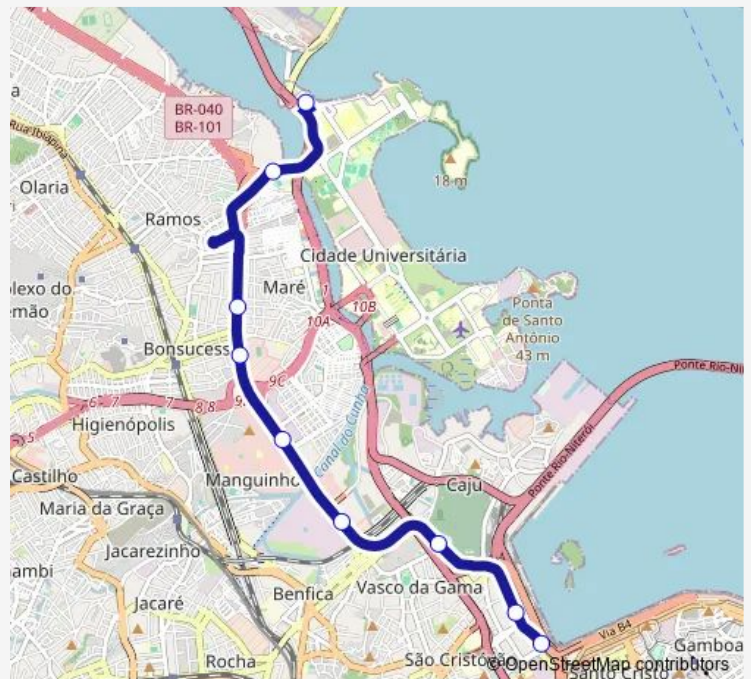

Route schedule

Terminal Aroldo Melodia : Plataforma D — Terminal Gentileza : Plataforma F1

Monday 00:00

Tuesday 00:00

Wednesday 00:00

Thursday 00:00

Friday 00:00

Saturday 00:00

Sunday 00:00

Route info

Direction: Terminal Aroldo Melodia : Plataforma D

Stops: 9

Trip Duration: 0 hour 21 min

90 — Terminal Fundão - Terminal Gentileza

Direction

Terminal Gentileza : Plataforma F4 — Terminal Aroldo Melodia : Plataforma D

Thursday 00:00

Friday 00:00

Saturday 00:00

Sunday 00:00

Route info

Direction: Terminal Gentileza : Plataforma F4

Stops: 9

Trip Duration: 0 hour 21 min