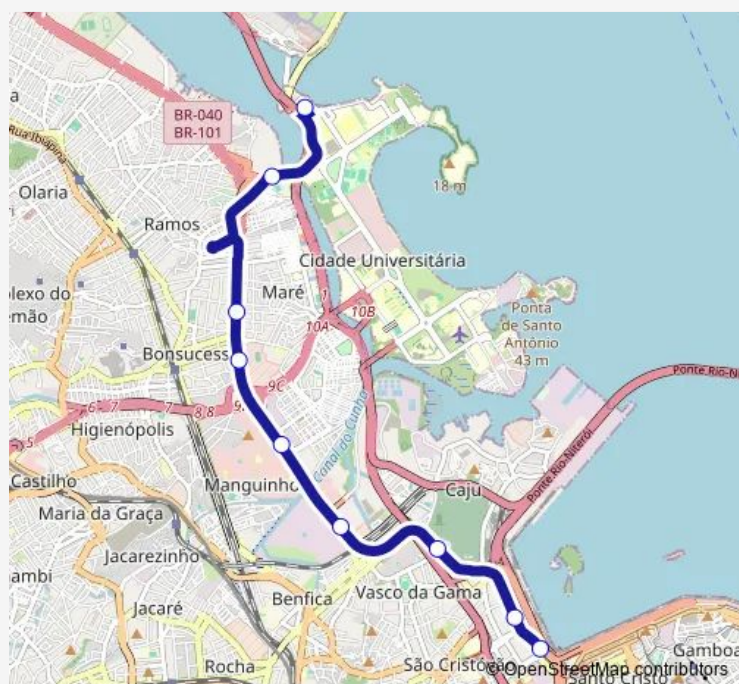

Route schedule

Terminal Aroldo Melodia : Plataforma D — Terminal Gentileza : Plataforma F1

Monday 00:00

Tuesday 00:00

Wednesday 00:00

Thursday 00:00

Friday 00:00

Saturday 00:00

Sunday 00:00

Route info

Direction: Terminal Aroldo Melodia : Plataforma D

Stops: 9

Trip Duration: 0 hour 20 min

90 — Terminal Fundão - Terminal Gentileza

Direction

Terminal Gentileza : Plataforma F4 — Terminal Aroldo Melodia : Plataforma D

Thursday 00:00

Friday 00:00

Saturday 00:00

Sunday 00:00

Route info

Direction: Terminal Gentileza : Plataforma F4

Stops: 9

Trip Duration: 0 hour 20 min