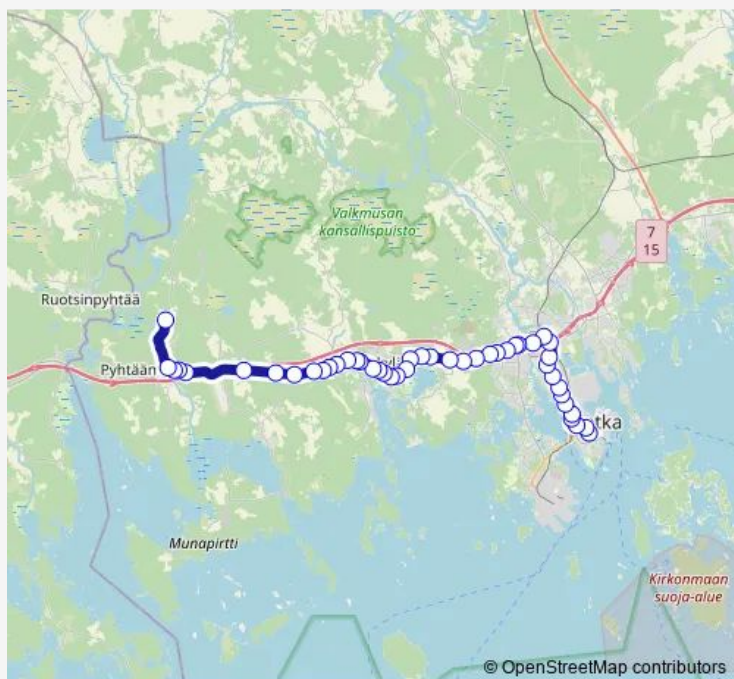

Thursday 15:35

Friday 15:35

Saturday —

Sunday —

Route info

Direction: Kangas(Pyhtää)

Stops: 50

Trip Duration: 0 hour 40 min