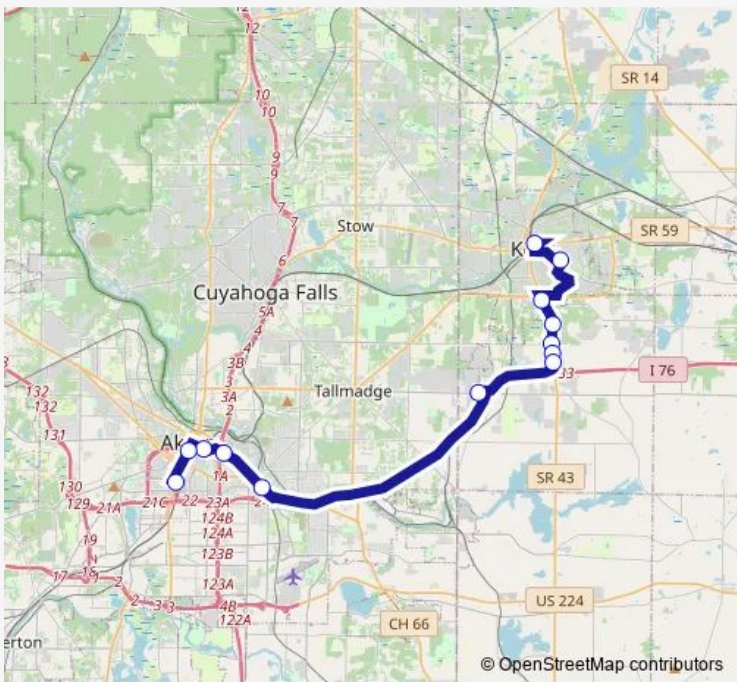

Bus 90 Akron Express

[Go to website](#)

Direction
 KEN Kent Central Gateway South — Metro RKP Transit Center
 13 stops
[Open route schedule](#)

- KEN Kent Central Gateway South
- KSU Student Center
- KEN Sr43 AND Devon Sb
- KEN Sr43 AND Sherman Sb
- KEN Sr43 AND Howe Sb
- KEN Sr43 AND Brimfield Sb
- KEN Sr43 AND Sanctuary Sb
- Brimfield Walmart
- AKR Market AND Goodyear Wb
- City Hospital
- Mill & College
- AKR High AND Courthouse Sb
- Metro RKP Transit Center

Route schedule
 KEN Kent Central Gateway South — Metro RKP Transit Center

Monday	06:30-17:00
Tuesday	06:30-17:00
Wednesday	06:30-17:00
Thursday	06:30-17:00
Friday	06:30-17:00
Saturday	—
Sunday	—

Route info
 Direction: KEN Kent Central Gateway South
 Stops: 13
 Trip Duration: 0 hour 52 min

90 — Akron Express

Direction

Metro RKP Transit Center — KEN Kent Central Gateway South

10 stops

[Open route schedule](#)

Metro RKP Transit Center

Main @ Canal Place

Brimfield Walmart

Route info

Direction: Metro RKP Transit Center

Stops: 10

Trip Duration: 0 hour 45 min

90 Bus time schedules and route maps are available in an offline PDF at busmaps.com. Use the busmaps.com website to see live bus times, train schedule or subway schedule, and step-by-step directions for all public transit in Ravenna