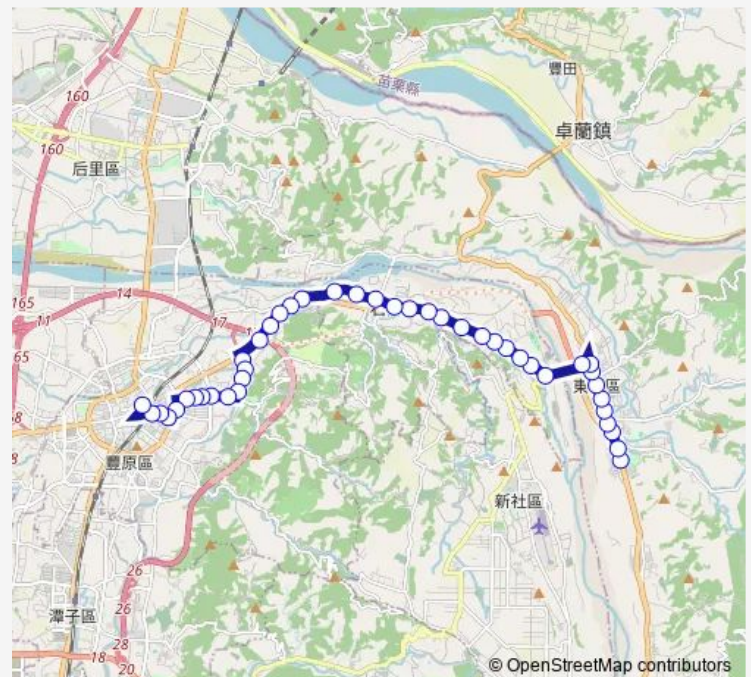

Tc_埤頭

Route schedule

Tc_豐原 — Tc_新盛里(東勢高工)

Monday 06:30-19:10

Tuesday 06:30-19:10

Wednesday 06:30-19:10

Thursday 06:30-19:10

Friday 06:30-19:10

Saturday 06:30-19:10

Sunday 06:30-19:10

Route info

Direction: Tc_豐原

Stops: 45

Trip Duration: 0 hour 43 min

90 — 90_豐原_豐原高中_東勢高工

Tc_石岡水壩

Wednesday 07:25-20:15

Thursday 07:25-20:15

Friday 07:25-20:15

Saturday 07:25-20:15

Sunday 07:25-20:15

Route info

Direction: Tc_新盛里(東勢高工)

Stops: 43