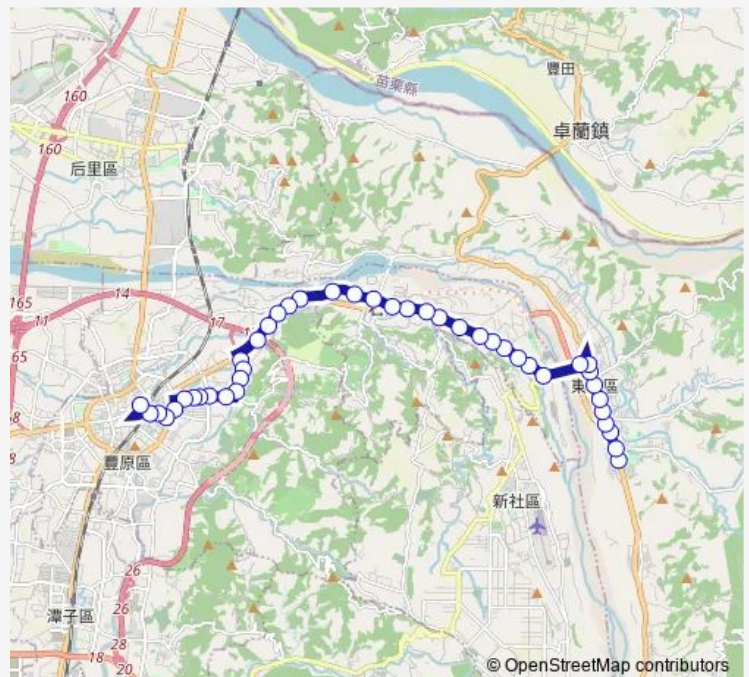

Tc_埤頭

Route schedule

Tc_豐原 — Tc_新盛里(東勢高工)

Monday 06:30-19:10

Tuesday 06:30-19:10

Wednesday 06:30-19:10

Thursday 06:30-19:10

Friday 06:30-19:10

Saturday 06:30-19:10

Sunday 06:30-19:10

Route info

Direction: Tc_豐原

Stops: 45

Trip Duration: 0 hour 43 min

90 — 90_豐原_豐原高中_東勢高工

Tc_石岡水壩

Wednesday 07:25-20:15

Thursday 07:25-20:15

Friday 07:25-20:15

Saturday 07:25-20:15

Sunday 07:25-20:15

Route info

Direction: Tc_新盛里(東勢高工)

Stops: 43