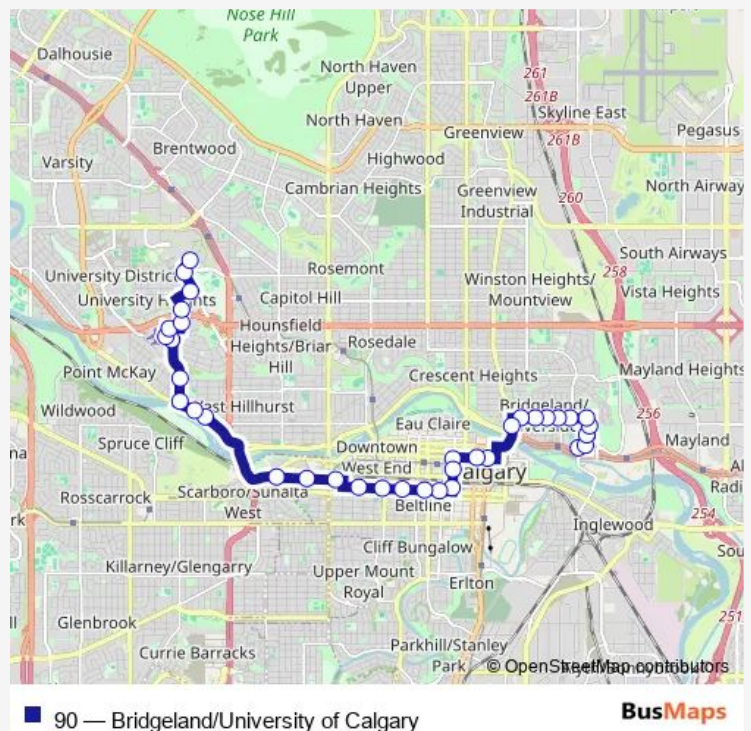

### Route schedule

EB Bow Valley LN @ 11 ST Ne — WB University WY @ Craigie Hall

Monday	06:00-23:30
Tuesday	06:00-23:30
Wednesday	06:00-23:30
Thursday	06:00-23:30
Friday	06:00-23:30
Saturday	06:06-21:02
Sunday	06:00-21:02

### Route info

Direction: EB Bow Valley LN @ 11 ST Ne

Stops: 36

Trip Duration: 0 hour 41 min

90 — Bridgeland/University of Calgary

WB 10 AV @ E. of 14 ST Sw

Sunalta LRT Station Wb

WB 10 AV SW @ 19 ST Sw