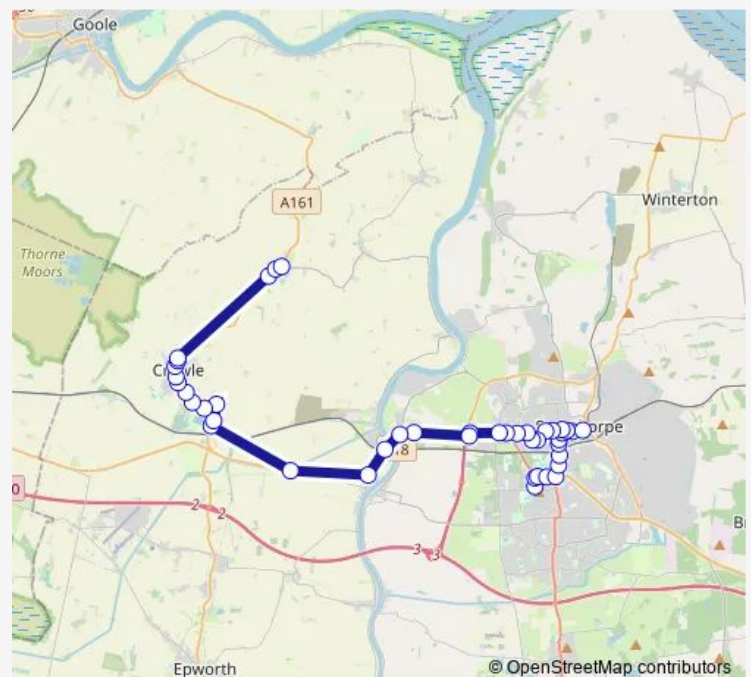

Hospital Outpatients

Highfield Avenue

Cliff Closes Road

Route schedule

Peveril Avenue — War Memorial

Monday 10:30-19:00

Tuesday 10:30-19:00

Wednesday 10:30-19:00

Thursday 10:30-19:00

Friday 10:30-21:30

Saturday 09:30-21:30

Sunday —

Route info

Direction: Peveril Avenue

Stops: 42

Trip Duration: 1 hour 6 min

90 — Scunthorpe - Eastoft

Collinson Avenue

Doncaster Road

Tesco

Gunness Straight

Jolly Sailor

Althorpe Rail Station

Althorpe Bypass

Cranidge Close — Bus Station

Monday	—
Tuesday	—
Wednesday	—
Thursday	—
Friday	22:05
Saturday	22:05
Sunday	—

Route info

Direction: Cranidge Close

Stops: 24

Trip Duration: 0 hour 34 min

Direction

War Memorial — Bus Station