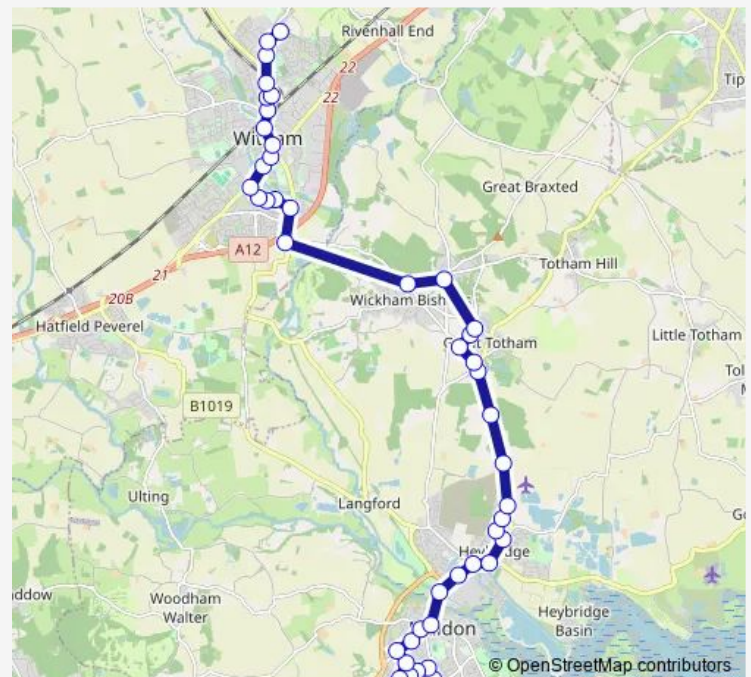

### Route schedule

Morrisons Wycke Hill — Redwood Close

Monday 05:54-19:55

Tuesday 05:54-19:55

Wednesday 05:54-19:55

Thursday 05:54-19:55

Friday 05:54-19:55

Saturday 07:16-17:10

### Route info

Direction: Morrisons Wycke Hill

Stops: 51

Trip Duration: 0 hour 46 min

■ 90 — Witham - Maldon

Oak Road

Brewster House

Ash Grove

The White Horse

Does Corner

St Peter's Hospital

Queen Victoria

Acacia Drive

Plume Avenue

Gloucester Avenue

Dorset Road