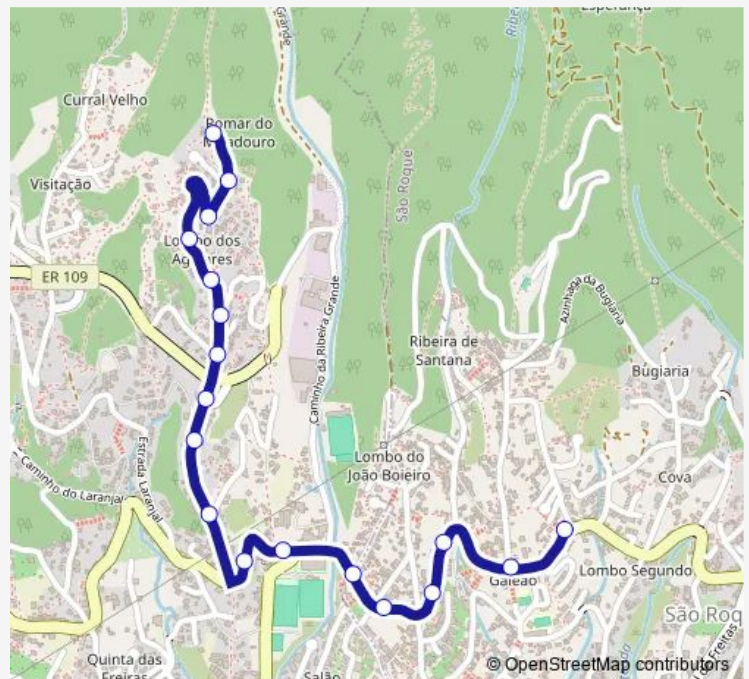

Route schedule

Saída CAM Novo Galeão (147) — Lombo Aguires T-90 (631b)

Monday 07:45

Tuesday 07:45

Wednesday 07:45

Thursday 07:45

Friday 07:45

Saturday —

Sunday —

Route info

Direction: Saída CAM Novo Galeão (147)

Stops: 18

Trip Duration: 0 hour 15 min

90 — LMB Aguires-ESC Galeão

Direction

Lombo Aguiares T-90 (631b) — Depois do Galeão (120)

19 stops

[Open route schedule](#)

Lombo Aguiares T-90 (631b)

CAM Lombo Aguiares S1A (954a)

CAM Lombo Aguiares S2A (954b)

CAM Lombo Aguiares S3A (954)

Beco Corgo S (956a)

LMB Aguiares Convento S (956)

Tuesday 07:30

Wednesday 07:30

Thursday 07:30

Friday 07:30

Saturday —

Sunday —

Route info

Direction: Lombo Aguiares T-90 (631b)