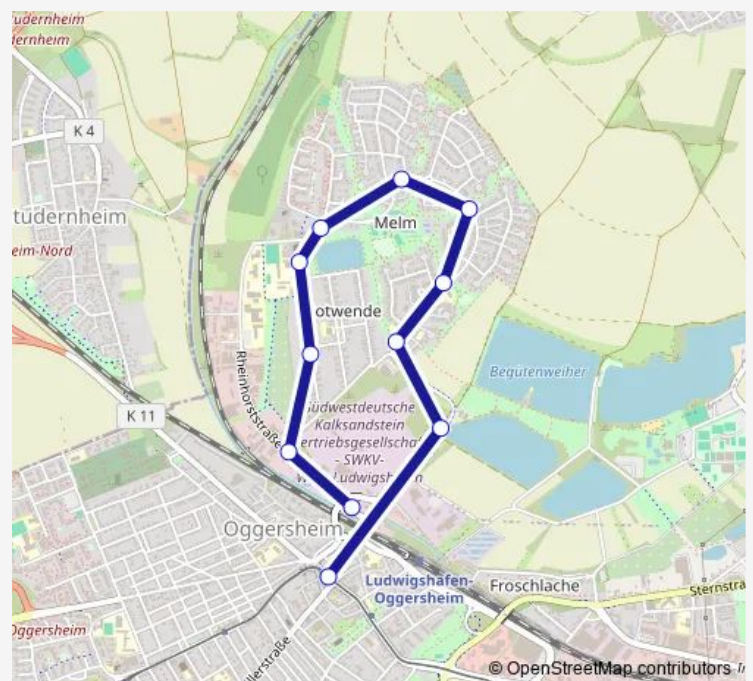

Bus 90 LU Berliner Platz - Friesenheim - Oggersheim - Notwende/Melm

[Go to website](#)

Direction

Buschwegbrücke — Hans-Warsch-Platz

11 stops

[Open route schedule](#)

Buschwegbrücke

Rosenwörthstraße

Im Schelmenherschel

Uferstraße

Am Weidenschlag

Heinrich-Halfen-Straße

Heinz-Schifferdecker-Straße

Albert-Haueisen-Ring

Karl-Dillinger-Straße

Großparthweiher

Hans-Warsch-Platz

Route schedule

Buschwegbrücke — Hans-Warsch-Platz

Monday	24:25-00:55 ⁺¹
Tuesday	24:25-00:55 ⁺¹
Wednesday	24:25-00:55 ⁺¹
Thursday	24:25-00:55 ⁺¹
Friday	24:25 ⁺¹
Saturday	08:58-00:25 ⁺¹
Sunday	08:58-00:55 ⁺¹

Route info

Direction: Buschwegbrücke

Stops: 11

Trip Duration: 0 hour 12 min

90 Bus time schedules and route maps are available in an offline PDF at busmaps.com. Use the busmaps.com website to see live bus times, train schedule or subway schedule, and step-by-step directions for all public transit in Frankenthal