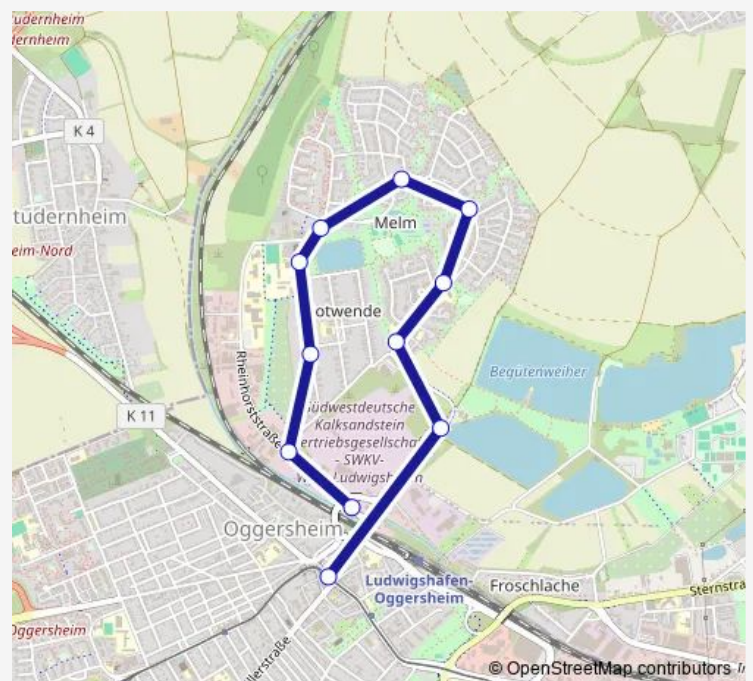

### Direction

Buschwegbrücke — Hans-Warsch-Platz

11 stops

[Open route schedule](#)

Buschwegbrücke

Rosenwörthstraße

Im Schelmenherschel

Uferstraße

Am Weidenschlag

Heinrich-Halfen-Straße

Heinz-Schifferdecker-Straße

Albert-Haueisen-Ring

Karl-Dillinger-Straße

Großparthweiher

Hans-Warsch-Platz

### Route schedule

Buschwegbrücke — Hans-Warsch-Platz

Monday	03:55-00:55 <sup>+1</sup>
Tuesday	03:55-00:55 <sup>+1</sup>
Wednesday	24:25-00:55 <sup>+1</sup>
Thursday	24:25-00:55 <sup>+1</sup>
Friday	24:25 <sup>+1</sup>
Saturday	08:58-00:25 <sup>+1</sup>
Sunday	08:58-00:55 <sup>+1</sup>

### Route info

Direction: Buschwegbrücke

Stops: 11

Trip Duration: 0 hour 12 min

90 Bus time schedules and route maps are available in an offline PDF at [busmaps.com](https://busmaps.com). Use the [busmaps.com](https://busmaps.com) website to see live bus times, train schedule or subway schedule, and step-by-step directions for all public transit in Frankenthal