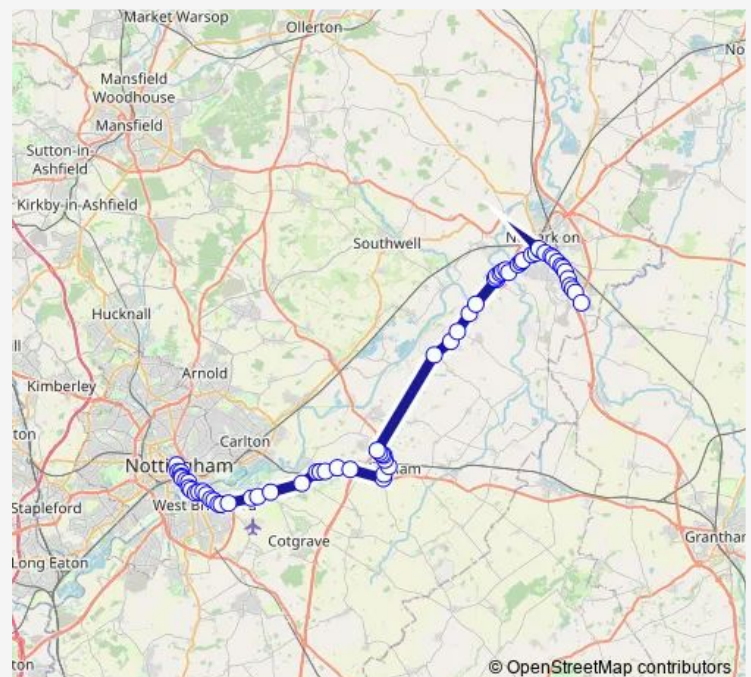

Bassingfield Lane

Service Station

Holme House

Route schedule

Beastmarket Hill — Great North Road

Monday 06:30-17:40

Tuesday 06:30-17:40

Wednesday 06:30-17:40

Thursday 06:30-17:40

Friday 06:30-17:40

Saturday 06:35-17:20

Sunday 06:55-08:47

Route info

Direction: Beastmarket Hill

Stops: 66

Trip Duration: 1 hour 20 min

90 — Nottingham - Bingham - Fernwood

Cropwell Road

Woodside Road

Northfield Avenue

Grantham Road

Henson Lane

Saxondale Island

Starnhill Way