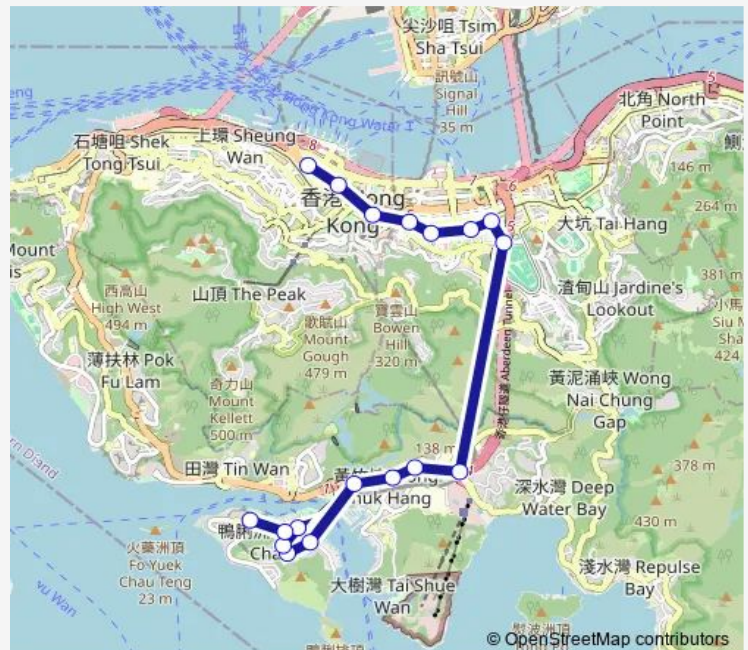

[Ctb] Southorn Playground, Hennessy Road[[Kmb+Ctb] Southorn Playground/
Southorn Playground, Hennessy Road[[Kmb] Southorn Playground

[Ctb] Anton Street, Hennessy Road[[Kmb] Anton Street

Route schedule

[Ctb] AP LEI Chau Estate[[Kmb+Ctb] AP LEI Chau Estate BUS Terminus/
Ap LEI Chau Estate — [Ctb] Central (Exchange Square)[[Kmb+Ctb] Exchange Square BUS Terminus/
Central (Exchange Square)

Monday	05:20-09:10
Tuesday	05:20-09:10
Wednesday	05:20-09:10
Thursday	05:20-09:10
Friday	05:20-09:10
Saturday	—
Sunday	—

Route info

Direction: [Ctb] AP LEI Chau Estate[[Kmb+Ctb] AP LEI Chau Estate BUS Terminus/
Ap LEI Chau Estate

Stops: 15

Trip Duration: 0 hour 33 min

■ 90 — AP LEI Chau Estate - Central (Exchange Square) (Omit LEI Tung) **BusMaps**

[Ctb] Admiralty Station - Pacific Place,
Queensway[[Kmb+Ctb] Pacific Place/
Admiralty Sta-
tion - Pacific Place, Queensway][Kmb] Pacific Place