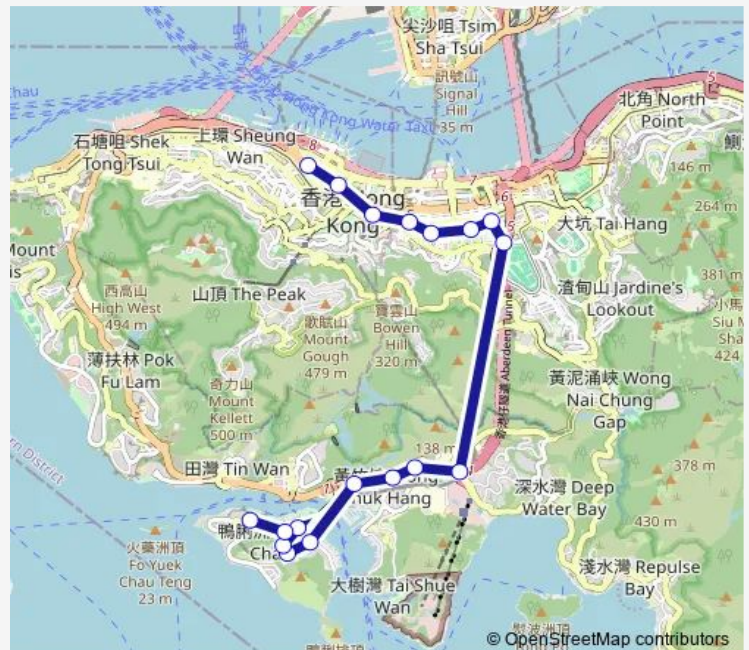

### Route schedule

[Ctb] AP LEI Chau Estate[[Kmb+Ctb] AP LEI Chau Estate BUS Terminus/<Br>Ap LEI Chau Estate — [Ctb] Central (Exchange Square)[[Kmb+Ctb] Exchange Square BUS Terminus/<Br>Central (Exchange Square)

### Route info

Direction: [Ctb] AP LEI Chau Estate[[Kmb+Ctb] AP LEI Chau Estate BUS Terminus/<Br>Ap LEI Chau Estate

Stops: 15

Trip Duration: 0 hour 33 min

■ 90 — AP LEI Chau Estate - Central (Exchange Square) (Omit LEI Tung) **BusMaps**

[Ctb] Admiralty - Pacific Place, Queensway[[Kmb+Ctb]  
Pacific Place/<Br>Admiralty - Pacific Place,  
Queensway[[Kmb] Pacific Place

[Ctb] Bank OF China Tower, Queensway[[Kmb+Ctb]  
Bank OF China Tower/<Br>Bank OF China Tower,  
Queensway[[Kmb] Bank OF China Tower