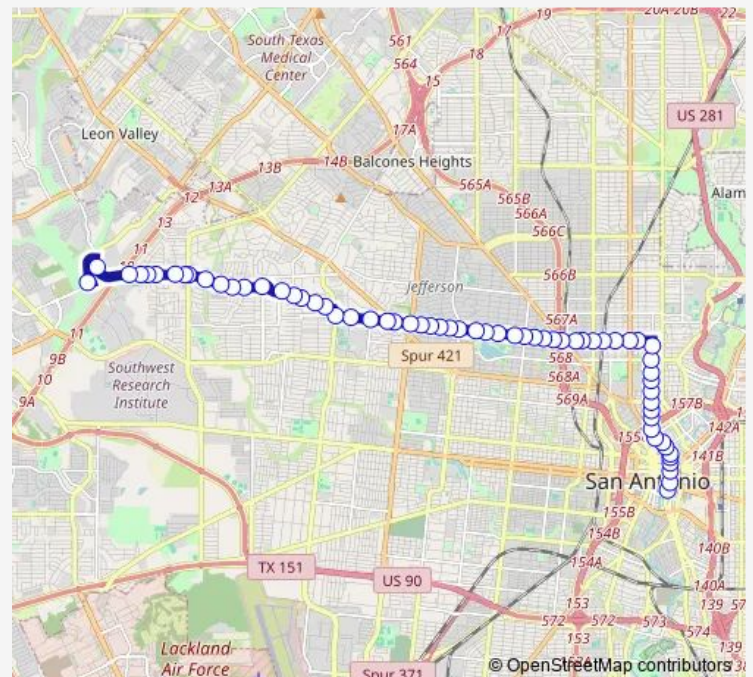

Freeman & N.W. 36th

Woodlawn & Ligustrum

Woodlawn & Camino Santa Maria

Route schedule

INGRAM TRANSIT CENTER — ST. Mary'S & Commerce

Monday 05:05-22:05

Tuesday 05:05-22:05

Wednesday 05:05-22:05

Thursday 05:05-22:05

Friday 05:05-22:05

Saturday 06:05-22:10

Sunday 06:05-22:05

Route info

Direction: INGRAM TRANSIT CENTER

Stops: 59

Trip Duration: 0 hour 39 min