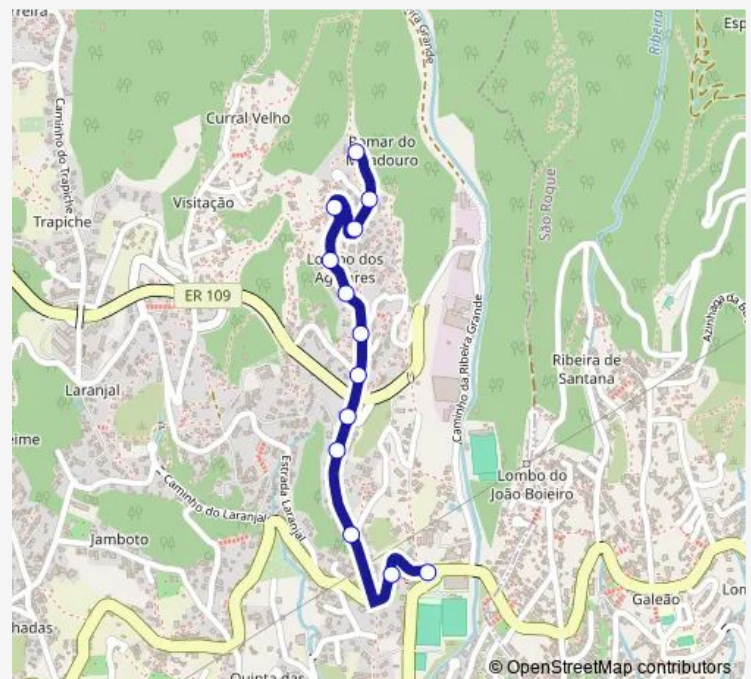

Thursday 22:10

Friday 22:10

Saturday —

Sunday —

Route info

Direction: Jamboto T-13 (108)

Stops: 26

Trip Duration: 0 hour 20 min

90 — C Velho-LMB Aguires

BusMaps

Saída do Curral Velho (754)

Antes CZ Laranjal (756)

CZ Laranjal D (758)

Capela do Laranjal D (760)

Estr Cmdt C Freitas RMP (131)

Direction