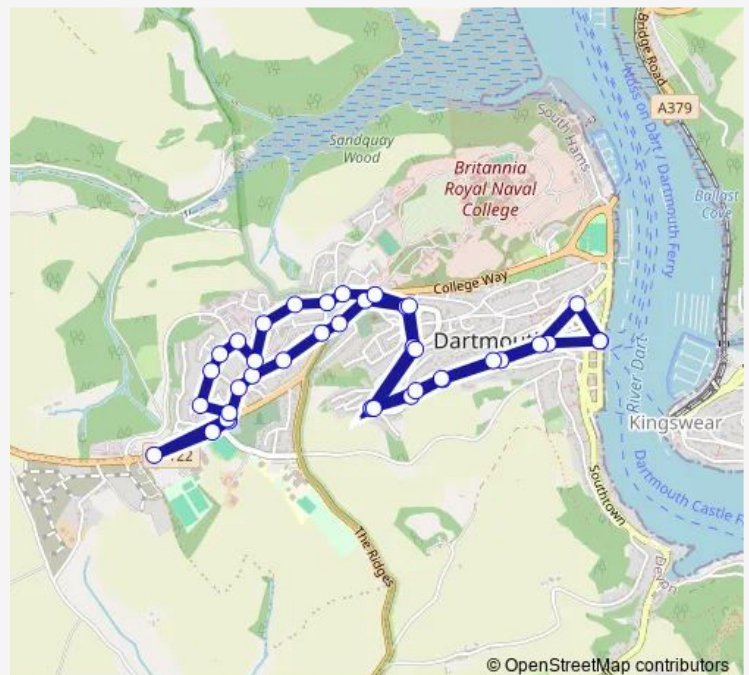

Thursday 08:12-18:45

Friday 08:12-18:45

Saturday 08:12-18:45

Sunday 10:10-19:00

Route info

Direction: Pontoon

Stops: 38

Trip Duration: 0 hour 26 min

■ 90 — Dartmouth - Townstal

BusMaps

Raleigh Close

Nelson Road

Top Collingwood Road

Collingwood Road

Mayflower Close

Spar

Raleigh Close

Nelson Road

Top Collingwood Road

Collingwood Road

Mayflower Close

Route schedule

Pontoon — Pontoon

Monday 08:30-15:15

Tuesday 08:30-15:15

Wednesday 08:30-15:15

Thursday 08:30-15:15

Friday 08:30-15:15

Saturday —

Sunday —

Route info

Direction: Pontoon