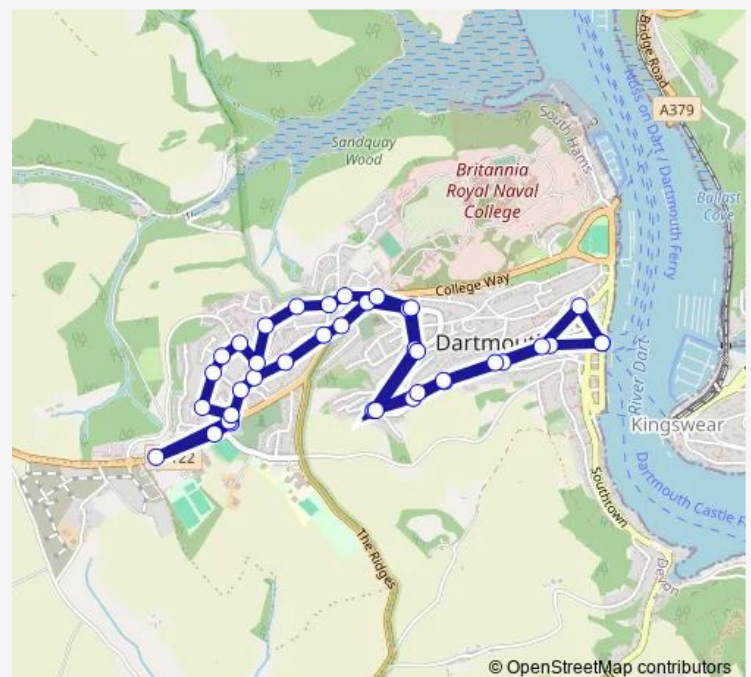

Thursday 08:12-18:45

Friday 08:12-18:45

Saturday 08:12-18:45

Sunday 10:10-19:00

Route info

Direction: Pontoon

Stops: 38

Trip Duration: 0 hour 26 min

■ 90 — Dartmouth - Townstal

BusMaps

Raleigh Close

Nelson Road

Top Collingwood Road

Collingwood Road

Mayflower Close

Spar

Raleigh Close

Nelson Road

Top Collingwood Road

Collingwood Road

Mayflower Close

Route schedule

Pontoon — Pontoon

Monday 08:30-15:15

Tuesday 08:30-15:15

Wednesday 08:30-15:15

Thursday 08:30-15:15

Friday 08:30-15:15

Saturday —

Sunday —

Route info

Direction: Pontoon