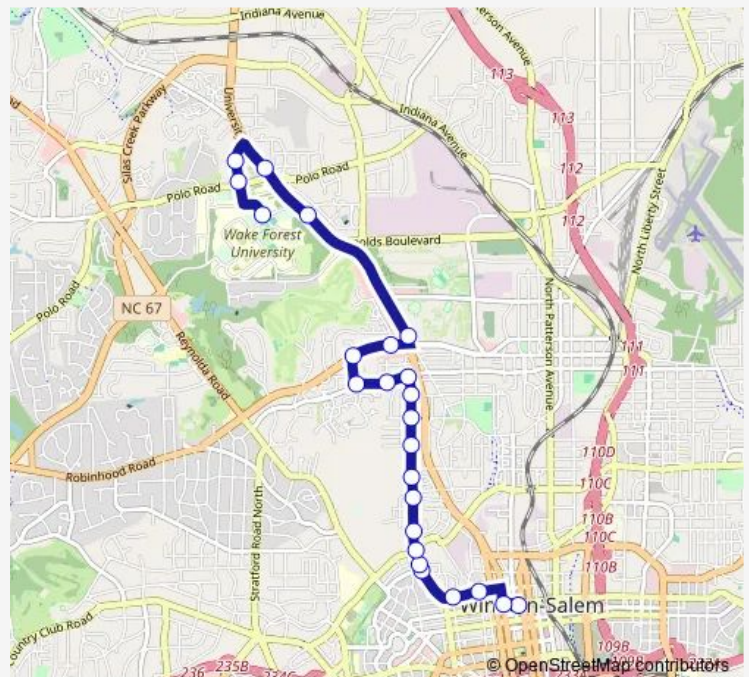

6th Street & Spring Street

6th Street & Poplar Street

6th Street & Cherry Street

6th Street & Liberty Street

Transit Center Bay D2

Route schedule

Wake Forest University — Transit Center Bay D2

Monday	05:55-23:55
Tuesday	05:55-23:55
Wednesday	05:55-23:55
Thursday	05:55-23:55
Friday	05:55-23:55
Saturday	06:55-23:55
Sunday	07:55-18:55

Route info

Direction: Wake Forest University

Stops: 21

Trip Duration: 0 hour 25 min

90 — 90 - Wake Forest University - Thurmond - University

Direction

Transit Center Bay D2 — Wake Forest University

24 stops

[Open route schedule](#)

Transit Center Bay D2

5th Street & Cherry Street

6th Street & Poplar Street

6th Street & Spring Street

Broad Street & 7th Street

Broad Street & 8th Street

Broad Street & Northwest Boulevard

Thursday 05:30-23:30

Friday 05:30-23:30

Saturday 06:30-23:30

Sunday 07:30-18:30

Route info

Direction: Transit Center Bay D2

Stops: 24

Trip Duration: 0 hour 25 min