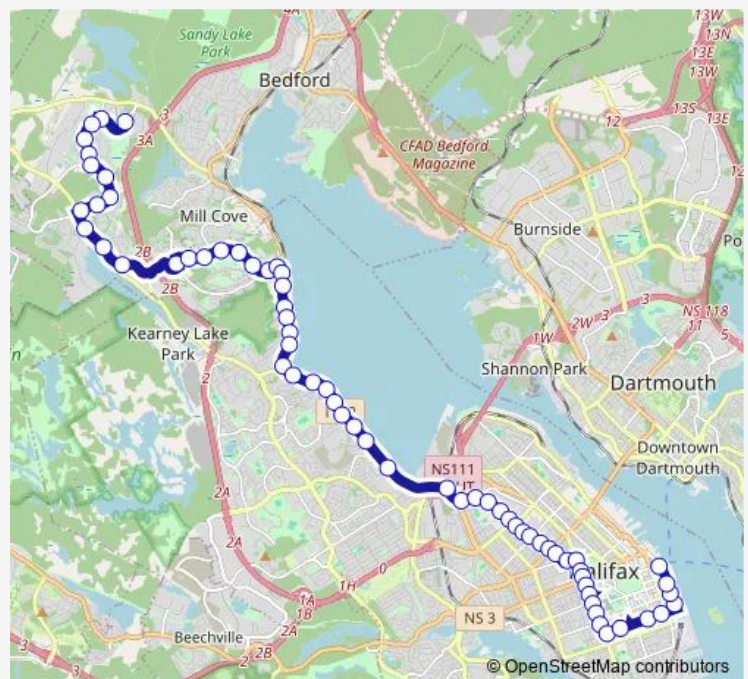

Windsor St After Young St (2015)

Route schedule

Water St Terminal (8435) — West Bedford Park and Ride Bay 3 (2236)

Monday 05:48-00:20⁺¹

Tuesday 05:48-01:20⁺¹

Wednesday 05:48-00:20⁺¹

Thursday 05:48-00:20⁺¹

Friday 05:48-00:20⁺¹

Saturday 06:05-23:55

Sunday 05:54-22:53

Route info

Direction: Water St Terminal (8435)

Stops: 60

Trip Duration: 0 hour 55 min

90 — Larry Uteck

Windsor St Before Engineers Way (8550)

Windsor St After Maxwell St (8549)

Windsor St Before Strawberry Hill St (8567)

Windsor St Opposite Connolly St (8570)

Windsor St After Connaught Ave (8552)

Bedford Hwy Before Bayview Rd (6289)

Bedford Hwy Before Seton Rd (6286)

Bedford Hwy Opposite Msvu (6219)

Bedford Hwy Before Flamingo Dr (6250)

Bedford Hwy After Watervista Ln (6288)

Bedford Hwy After Torrington Dr (6262)

Bedford Hwy Before Kearney Lake Rd (6268)

Bedford Hwy After Kearney Lake Rd (6256)