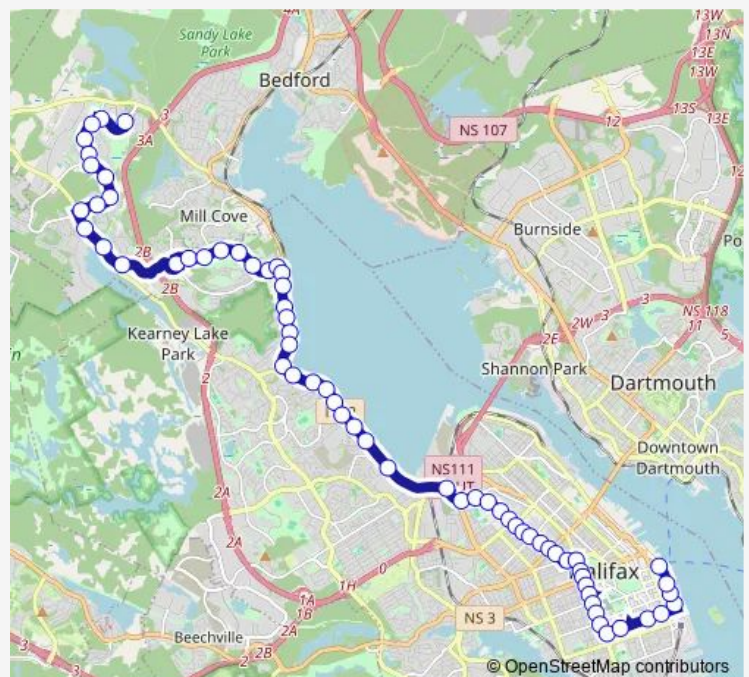

### Route schedule

Water St Terminal (8435) — West Bedford Park and Ride Bay 3 (2236)

Monday 05:48-00:20<sup>+1</sup>

Tuesday 05:48-00:20<sup>+1</sup>

Wednesday 05:48-00:20<sup>+1</sup>

Thursday 05:48-00:20<sup>+1</sup>

### Route info

Direction: Water St Terminal (8435)

Stops: 60

Trip Duration: 0 hour 53 min

90 — Larry Uteck

Windsor St Before Engineers Way (8550)

Windsor St After Maxwell St (8549)

Windsor St Before Strawberry Hill St (8567)