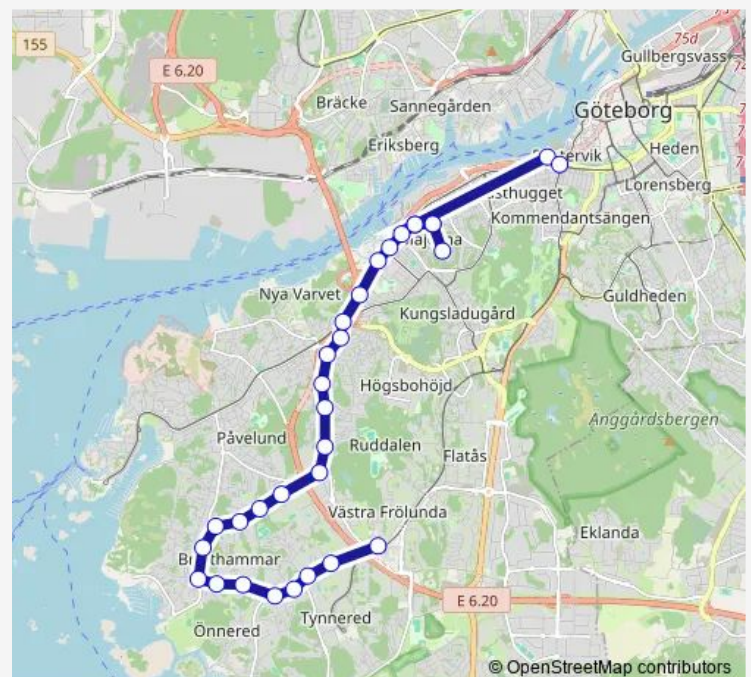

Thursday 00:22-23:36

Friday 00:22-23:36

Saturday 00:22-23:36

Sunday 00:22-23:36

Route info

Direction: Göteborg Järntorget

Stops: 31

Trip Duration: 0 hour 36 min

■ 90

BusMaps

Björnåsgatan

Fiskebäcksskolan

Sikgatan

Aprikosgatan

Melongatan

Åkerberget