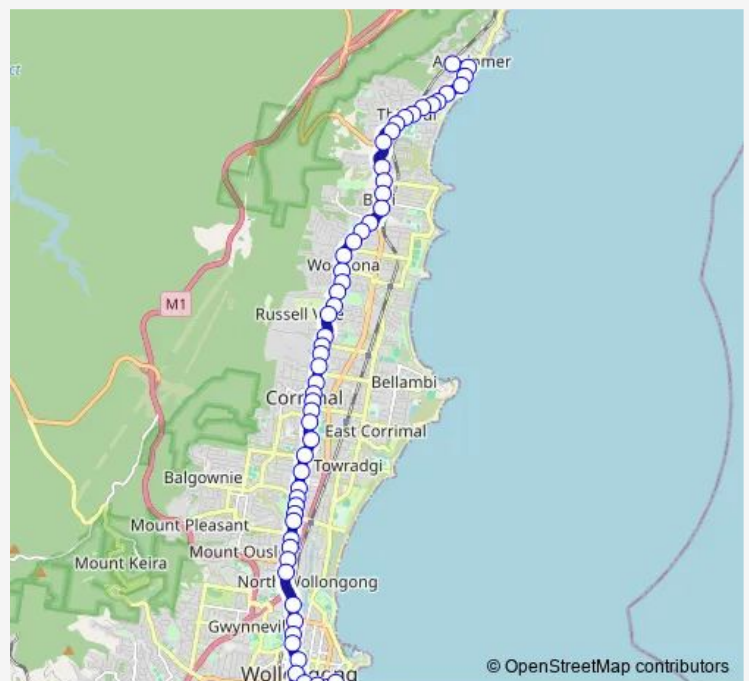

Princes Hwy Opp Elliotts Rd

Guest Park, Princes Hwy

Princes Hwy At Jardine St

Princes Hwy Opp Florence St

Princes Hwy Opp Hope St

Princes Hwy After Caldwell Av

Route schedule

WIN Entertainment Centre, Crown St — Moore St Opp Austinmer Station

Monday 04:55-22:10

Tuesday 04:55-22:10

Wednesday 04:55-22:10

Thursday 04:55-22:10

Friday 04:55-23:30

Saturday 06:35-22:30

Sunday 07:25-19:25

Route info

Direction: WIN Entertainment Centre, Crown St

Stops: 57

Trip Duration: 0 hour 43 min

90 — Wollongong to Austinmer Station

Princes Hwy At Angel St

Princes Hwy Before Tarrawanna Rd

Princes Hwy After Railway St