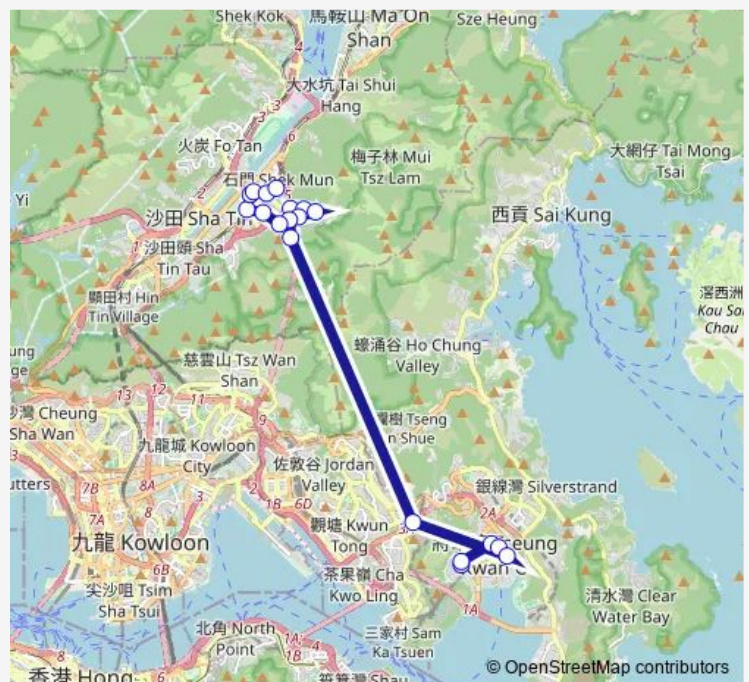

[Kmb] Choi Ming BUS Terminus — [Kmb+Ctb] Shek MUN Estate BUS Terminus/
Shek MUN Estate[[Kmb] Shek MUN Estate BUS Terminus[[Lwb] Shek MUN BUS Terminus

Monday	07:30-18:00
Tuesday	07:30-18:00
Wednesday	07:30-18:00
Thursday	07:30-18:00
Friday	07:30-18:00
Saturday	—
Sunday	—

Route info

Direction: [Kmb] Choi Ming BUS Terminus

Stops: 19

Trip Duration: 0 hour 59 min

■ 90 — Shek MUN Estate - Tseung Kwan O (Choi Ming) **BusMaps**

Kwong Yuen Estate, Kwong SIN Street[[Kmb] Banyan House][Lwb] Banyan House