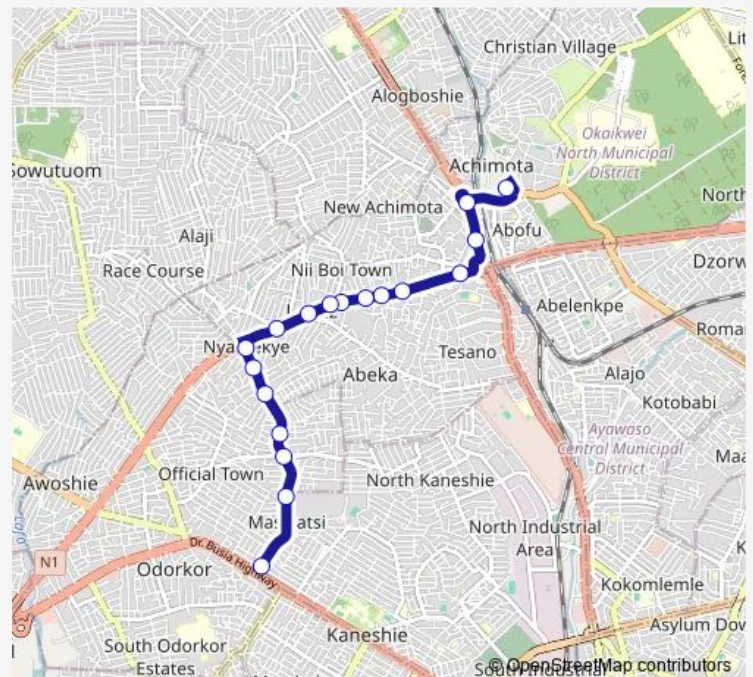

### Direction

Achimota New Station — Darkuman Junction

18 stops

[Open route schedule](#)

Achimota New Station

Achimota Overhead

Achimota Old Station

Akweteyman

Mampong

Fadama Junction

Alafia

Circle Station

Quarters

Darkuman Junction

### Route schedule

Achimota New Station — Darkuman Junction

Monday 06:00

Tuesday 06:00

Wednesday 06:00

Thursday 06:00

Friday 06:00

Saturday 06:00

### Route info

Direction: Achimota New Station

Stops: 18

Trip Duration: 0 hour 29 min

90 — Darkuman ↔ Achimota

**Direction**

Darkuman Junction — Achimota New Station

15 stops