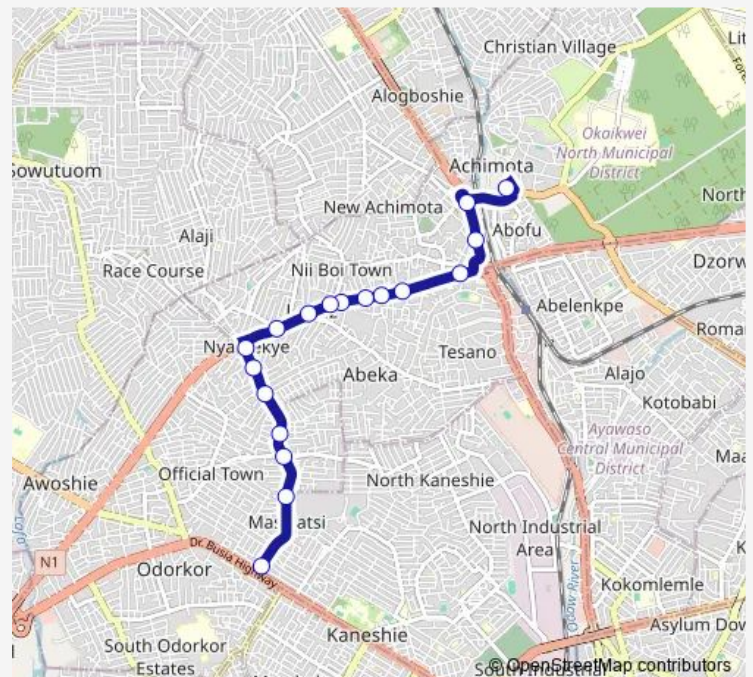

### Direction

Achimota New Station — Darkuman Junction

18 stops

[Open route schedule](#)

Achimota New Station

Achimota Overhead

Achimota Old Station

Akweteyman

Mampong

Fadama Junction

Alafia

Circle Station

Quarters

Darkuman Junction

### Route schedule

Achimota New Station — Darkuman Junction

Monday 06:00

Tuesday 06:00

Wednesday 06:00

Thursday 06:00

Friday 06:00

Saturday 06:00

### Route info

Direction: Achimota New Station

Stops: 18

Trip Duration: 0 hour 29 min

90 — Darkuman ↔ Achimota

**Direction**

Darkuman Junction — Achimota New Station

15 stops